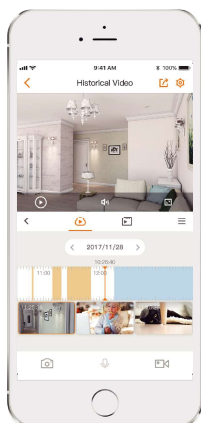

Imou

Rex 2D 3MP

3MP H.265 Wi-Fi Pan & Tilt Camera

With 3MP/2K live monitoring and panoramic pan & tilt feature, Rex 2D ensures every corner of your home completely covered. Human Detection quickly finds human targets in the images and sends a notification to you. With built-in siren, Rex 2D actively keeps unwelcome visitors away from what you care about. Privacy Mode helps protect your personal privacy when you are home, and Smart Tracking function lets the camera follow moving objects when it detects motion.

- | | | |
|--|---|---|
|  H.265 3MP/2K
Sees more than 1080P |  Human Detection
Quickly finds human targets in your home |  Smart Tracking
Automatically tracks moving objects |
|  Privacy Mode
Hides the lens to protect your personal privacy |  Active Deterrence
Scare away unwelcome visitors with built-in siren |  Two-way Talk
Real-time communicates with people at the camera |
|  24/7 Protection
Infrared night vision for clear-as-day clarity even in pitch dark |  Abnormal Sound Alarm
Sends alerts to your smartphone when it detects abnormal sound |  Auto-cruise
Survey the area 360° horizontally or cruise between favorite points |
|  Diversified Storage
Supports NVR, Cloud Storage or Micro SD card (up to 256GB) |  Alarm Notification
Sends instant motion-activated alerts to your mobile phone |  Wi-Fi Connection
IEEE802.11b/g/n(2.4GHz) |

Stay close with what you care

With Cloud service, you will have access to what you care as long as Internet is available. You can record daily or motion videos on Cloud and play back anytime anywhere.

<http://www.imoulife.com>

Front View

Back View

Specifications

Camera

1/2.8" Progressive CMOS
 3MP(2304 x 1296)
 Night Vision: 10m(33ft) Distance
 3.6mm Fixed Lens
 Field of View : 83° (H), 46° (V), 102° (D)
 0~355° Pan & 0~90° Tilt