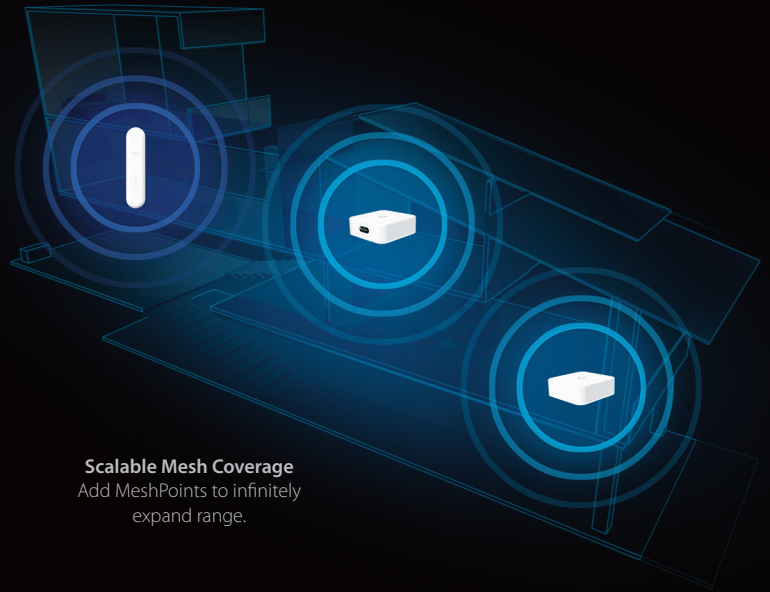

AMPLIFI™ INSTANT

Faster, Whole-Home Wi-Fi™

AmpliFi Routers and MeshPoints are designed to work in combination to eliminate any dead spots in your home. They utilize mesh technology to provide powerful wireless performance in an innovative and simple design.

With turbocharged 802.11ac Wi-Fi, AmpliFi utilizes multiple self-configuring radios and advanced Wi-Fi antenna technology to bring ubiquitous secure Wi-Fi coverage to any home network. Ensure that your smart TV, wireless security cameras, digital downloads, and streaming devices have the connectivity demanded in today's modern home.

Scalable Mesh Coverage
Add MeshPoints to infinitely expand range.

Router

MeshPoint

Instant Setup

The intuitive, easy-to-use AmpliFi app allows you to set up your system in mere minutes. It also features configuration options, powerful reporting metrics, parental controls, remote access, and easy guest access. The mobile app is available for download on Android™ and iOS smartphones.

INSTANT WI-FI SYSTEM

Model: AFi-INS

The AmpliFi Instant Wi-Fi System includes a router with an easy-to-use touchscreen display, 1 Gigabit Ethernet port, a WAN port, an Ethernet cable, and one MeshPoint with an Ethernet port to maximize coverage and eliminate dead zones in your home. The AmpliFi Instant Wi-Fi system provides superior coverage with a range of up to 4,000 sq. ft and quick setup for whole home coverage with seamless Wi-Fi.