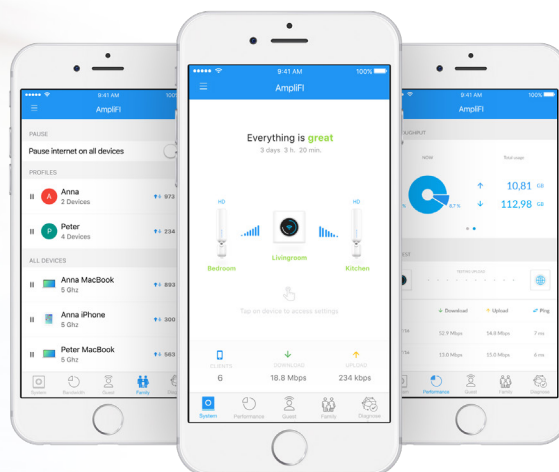

Scalable Mesh Coverage
Add MeshPoints to infinitely expand range.

Router

MeshPoint

Instant Setup

The intuitive, easy-to-use AmpliFi app allows you to set up your system in mere minutes. It also features configuration options, powerful reporting metrics, parental controls, remote access, and easy guest access. The mobile app is available for download on Android™ and iOS smartphones.

INSTANT WI-FI SYSTEM

Model: AFi-INS

The AmpliFi Instant Wi-Fi System includes a router with an easy-to-use touchscreen display, 1 Gigabit Ethernet port, a WAN port, an Ethernet cable, and one MeshPoint with an Ethernet port to maximize coverage and eliminate dead zones in your home. The AmpliFi Instant Wi-Fi system provides superior coverage with a range of up to 4,000 sq. ft and quick setup for whole home coverage with seamless Wi-Fi.