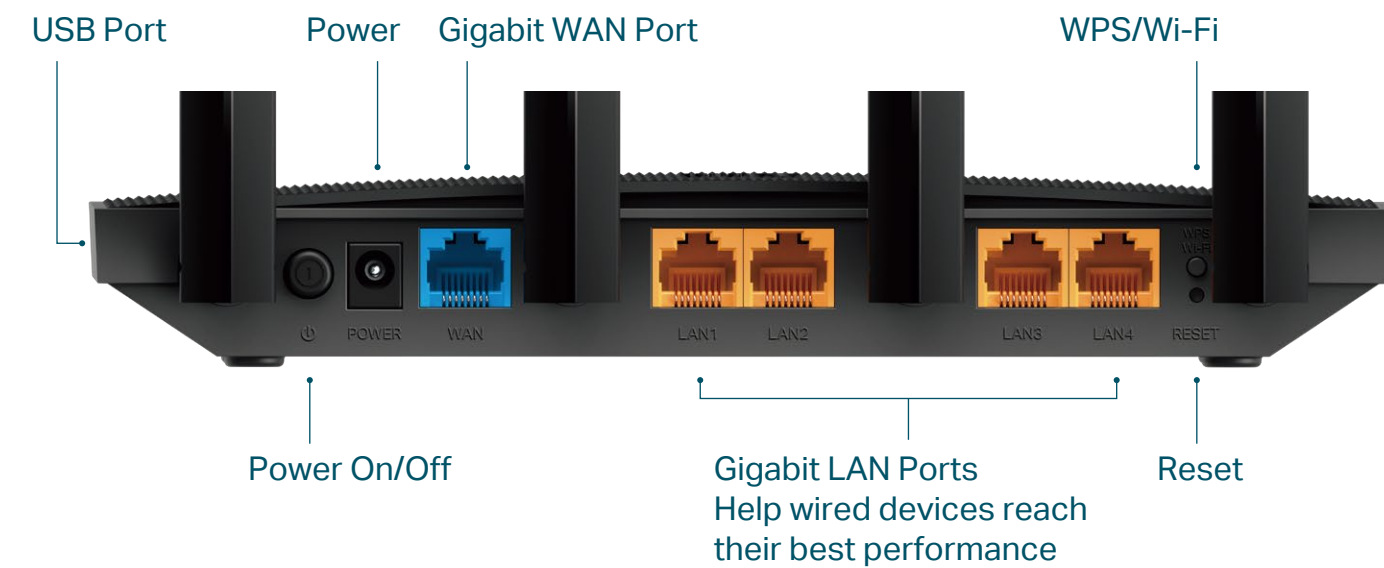

## 10× Faster Connectivity

Gigabit Ethernet ports deliver maximum wired speeds. Plug in PCs, smart TVs, and game consoles for fast and reliable connections. Easily to connect external storage devices with the USB 2.0 port to rapidly share files, photos, and videos.

## Hardware

- Ethernet Ports: 1× 10/100/1000 Mbps WAN Port, 4×10/100/1000 Mbps LAN Port, 1× USB 2.0 Port
- Buttons: WPS/Wi-Fi Button, Power On/Off Button, Reset Button
- Antennas: 4 Fixed Omni Directional Antennas
- External Power Supply: 12V/1.5A
- Dimensions (W x D x H): 8.5 × 4.9 × 1.2 in (215 × 125 × 30mm)