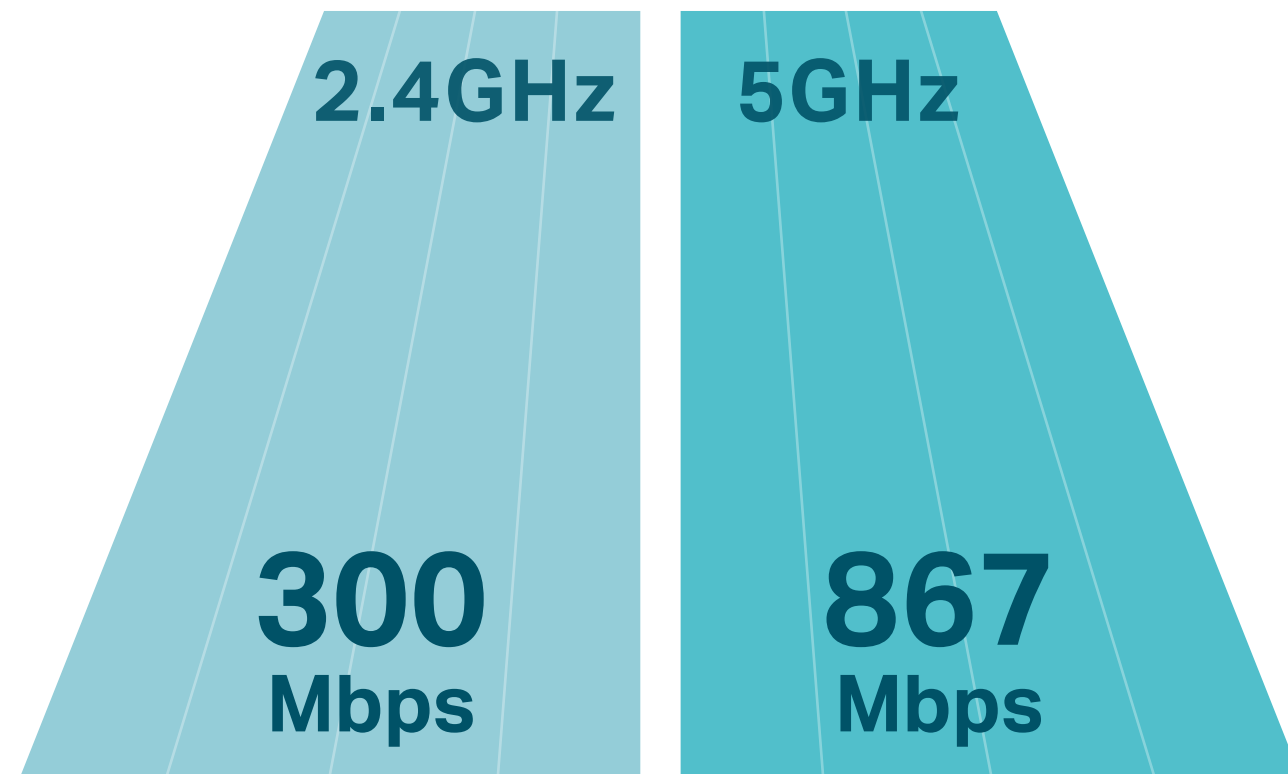

Highlights

Speeds up to 1167 Mbps

867 Mbps on the 5 GHz band and 300 Mbps on the 2.4 GHz are ideal for both everyday tasks and lag-free online entertainment. †