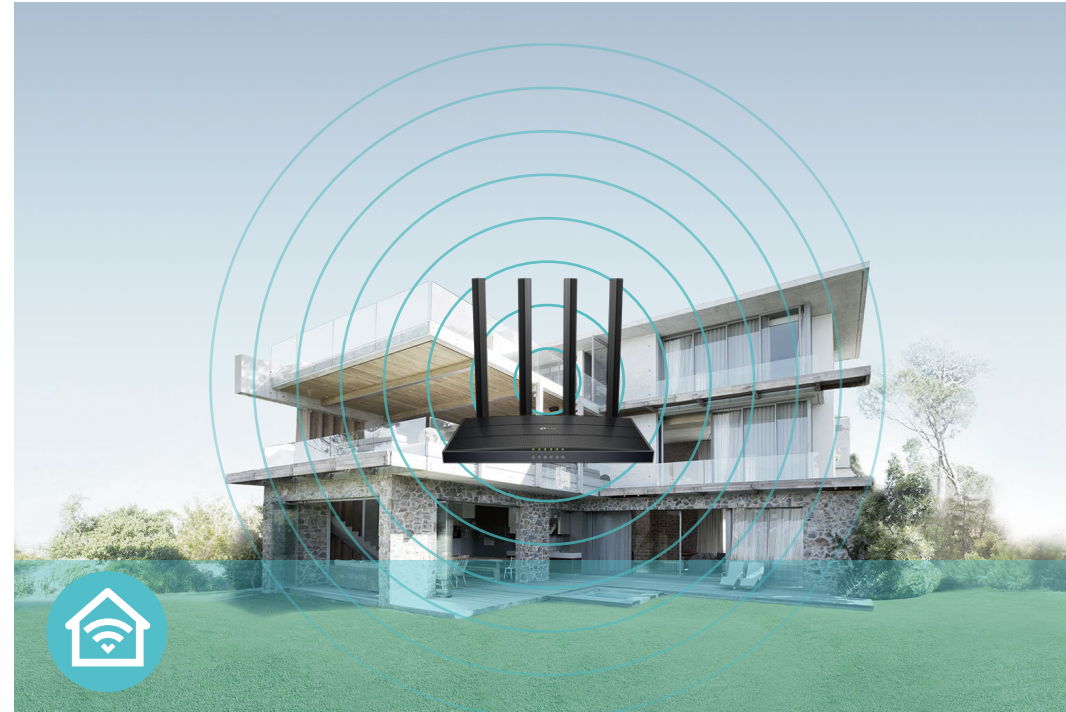

## Secure VPN Access

OpenVPN and PPTP VPN connections provide remote, secure access methods. Enjoy services and reach files on your network from anywhere—while keeping your data safe at all times.

## Personalized Management

Block inappropriate content and set daily limits for the total time children/staff spend online through Parental Controls. Guest Network creates a separate access point for guests, to ensure your privacy is secure.

## Wi-Fi Range

- **Ultimate Range Wi-Fi** – Four external antennas deliver a Wi-Fi signal to every corner of your home, making all of your connections more efficient and stable
- **Beamforming Technology** – Concentrates Wi-Fi signals towards individual devices to ensure stronger connections