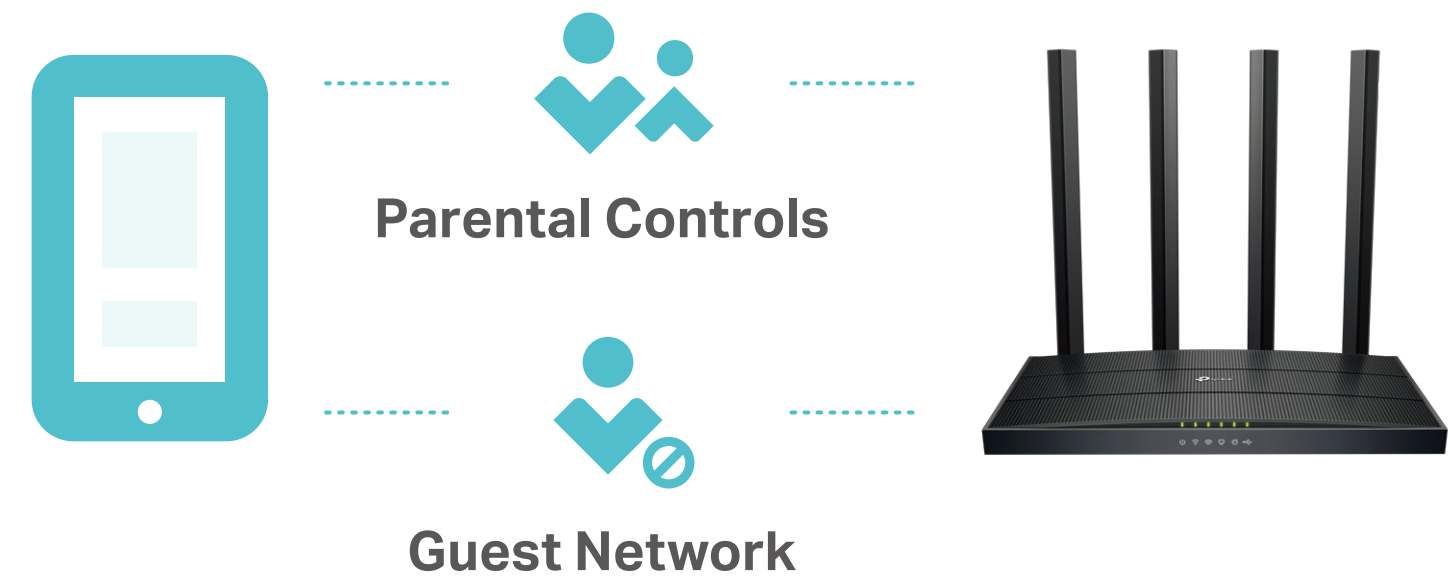

Personalized Management

Block inappropriate content and set daily limits for the total time children/staff spend online through Parental Controls. Guest Network creates a separate access point for guests, to ensure your privacy is secure.