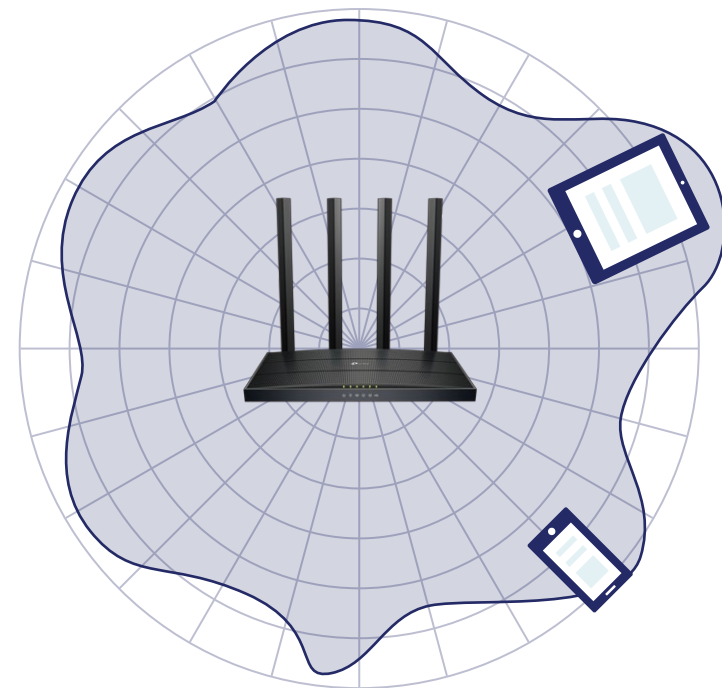

## 10× Faster Connectivity

Gigabit Ethernet ports deliver maximum wired speeds. Plug in PCs, smart TVs, and game consoles for fast and reliable connections. Easily to connect external storage devices with the USB 2.0 port to rapidly share files, photos, and videos.

## Vast Wi-Fi Coverage

Four external omni-directional antennas create strong, clear, dependable Wi-Fi throughout your home. Beamforming detects the location of your connected devices and concentrates the Archer C6U's signal towards them to optimize wireless connections.†