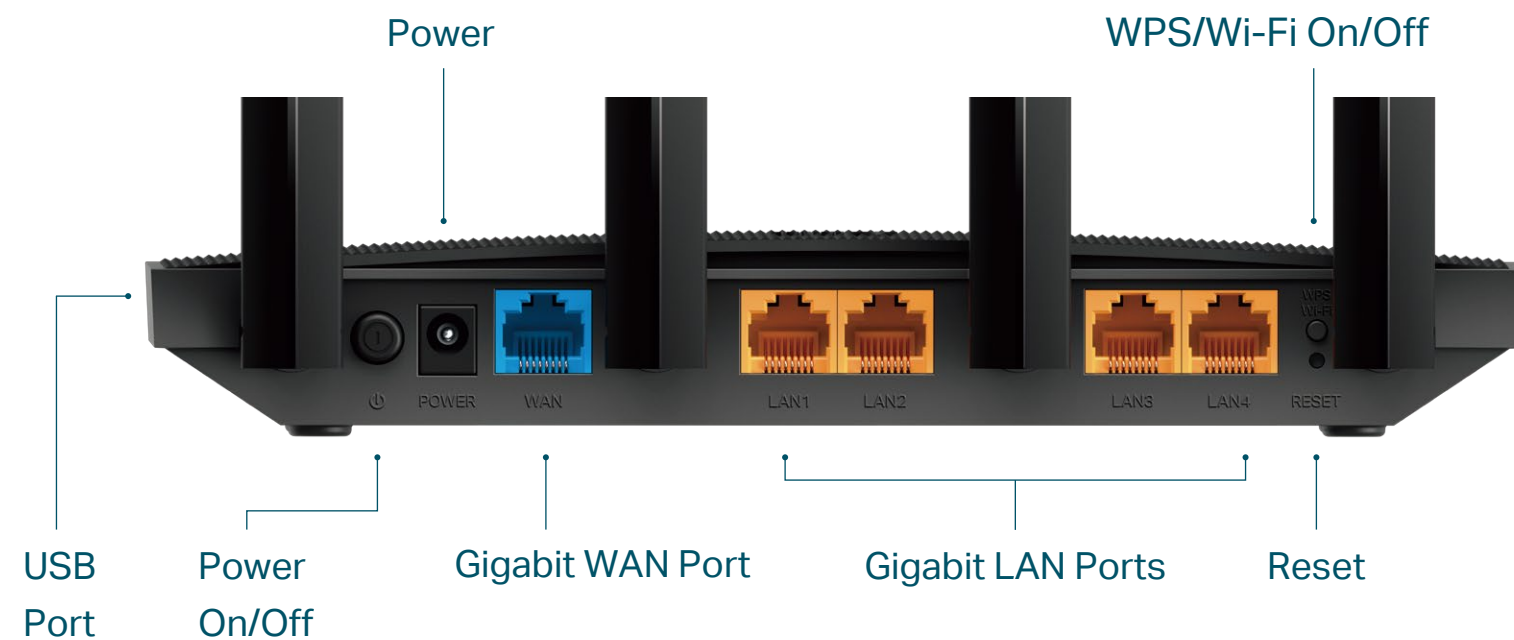

Specifications

Hardware

- Ethernet Ports: 1× 10/100/1000 Mbps WAN Port, 4×10/100/1000 Mbps LAN Port, 1× USB 2.0 Port
- Buttons: WPS/Wi-Fi Button, Power On/Off Button, Reset Button
- Antennas: 4 Fixed Omni Directional Antennas
- External Power Supply: 12V/1.5A
- Dimensions (W x D x H): 8.5 × 4.9 × 1.2 in (215 × 125 × 30mm)

Wireless

- Wireless: 867 Mbps on 5 GHz + 300 Mbps on 2.4 GHz
- Frequency: 2.4 GHz and 5 GHz
- Transmit Power:
  CE: <20dBm(2.4 GHz), <23dBm(5.15 GHz~5.25 GHz)
- Reception Sensitivity:
  5 GHz:
  11a 6Mbps:-94dBm, 11a 54Mbps:-77dBm
  11ac VHT20_MCS0:-98dBm, 11ac VHT20_MCS8:-72dBm
  11ac VHT40_MCS0:-92dBm, 11ac VHT40_MCS9:-66dBm
  11ac VHT80_MCS0:-89dBm, 11ac VHT80_MCS9:-63dBm
  2.4 GHz:
  11g 6Mbps:-94dBm, 11g 54Mbps:-77dBm
  11n HT20_MCS7:-75dBm, 11n HT40_MCS7:-72dBm
- Wireless Function: Enable/Disable Wireless Radio, WMM
- Wireless Security: 64/128-bit WEP, WPA/WPA2, WPA-PSK/WPA2-PSK encryptions