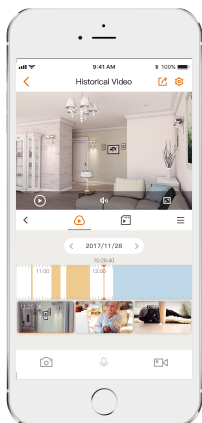

1080P H.265 Bullet Wi-Fi Camera

Bullet 2 delivers 2MP live monitoring with a choice of 2.8mm/3.6mm/6mm lens option, it supports four night vision modes for clear-as day clarity even in pitch dark. With IP67 certified, the camera can be used outdoors under different weather conditions. With built-in spotlight and 110dB security siren, Bullet 2 actively keeps unwelcome visitors away from what you care about.

- **1080P Full HD Video**
  See more than 720P
- **Human Detection**
  Quickly find human targets in you home
- **Smart Color Night Vision**
  Support four-mode night vision for clear-as day clarity even in pitch dark
- **Active Deterrence**
  Scare away unwelcome visitors with built-in spotlight and 110dB security siren
- **IP67**
  Weatherproof from dust and water
- **Two-way Talk**
  Real-time communicate with people at the camera
- **Diversified Storage**
  Supports NVR, Cloud Storage or Micro SD card (up to 256GB)
- **Alarm Notification**
  Sends instant motion-activated alerts to your mobile phone
- **Wi-Fi Connection**
  IEEE802.11b/g/n(2.4GHz)