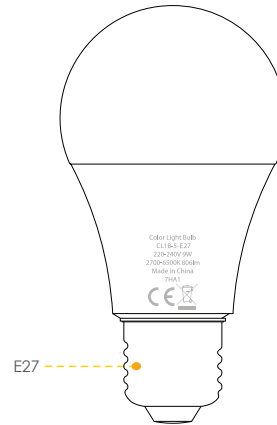

Front View

Back View

Specifications

Photometric

Bulb Technology: LED
 Rated Lumens: 806lm
 Lumen Maintenance: 93.1%
 Beam Angle: 220°
 Correlated Color Temperature: 2700-6500K + 16 million colors
 Color Rendering Index: > 80