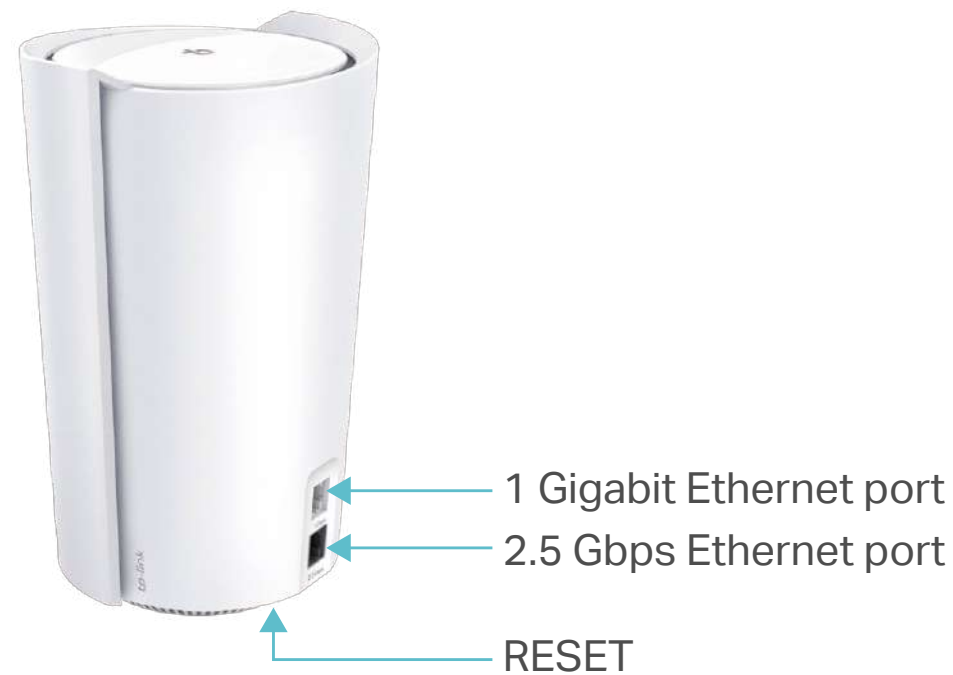

Work with All Deco Models

Form a Mesh network with your desired Deco models

All Deco models can work together. Just expand Mesh Wi-Fi coverage anytime by adding more Decos

Specifications

Hardware

- Ethernet Port: 1 × 2.5 Gbps port + 1 × gigabit port per Deco unit (WAN/LAN auto-sensing)
- Button: 1 RESET button on the underside
- Antenna: 4 high-gain antennas + 2 smart antennas
- Power Consumption (with power adapter): 30W max
- Dimensions (W × D × H): 5.1 × 4.8 × 8.3in (130 × 123 × 210 mm)
- Power Adapter Input: 100-240V~50/60Hz 0.8A
- Power Adapter Output: 12V \equiv 2.5A