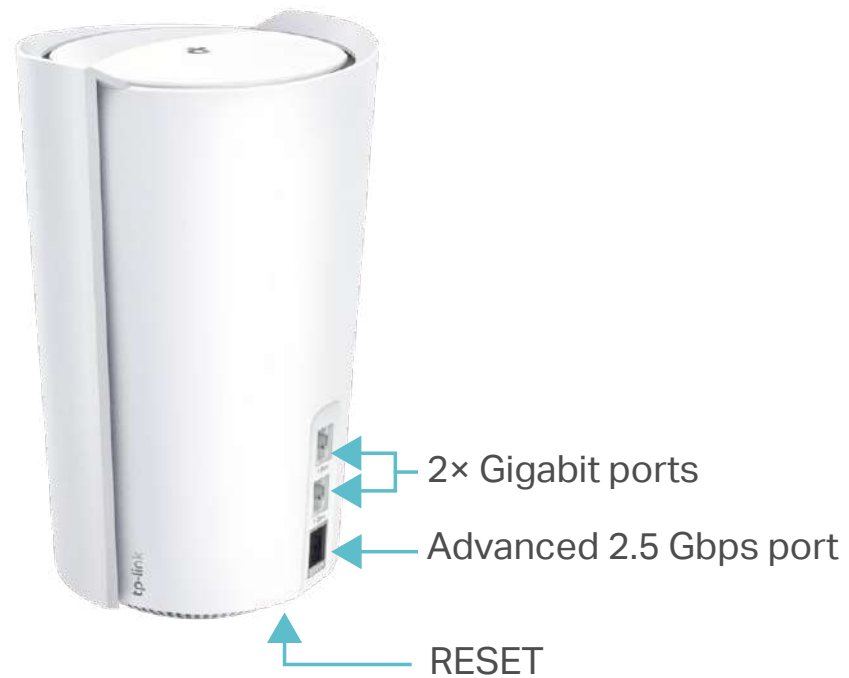

Work with All Deco Models

Form a Mesh network with your desired Deco models

- Compatible with All Deco Models – All Deco models can work together. Just expand Mesh Wi-Fi coverage anytime by adding more Decos
- Deco Mesh Technology – Eliminates dead zones and provides uninterrupted WiFi throughout your home

Specifications

Hardware

- Ethernet Port: 1 × 2.5 Gbps port + 2 × gigabit ports per Deco unit (WAN/LAN auto-sensing)
- Button: 1 RESET button on the underside
- Antenna: 4 high-gain antennas + 2 smart antennas
- Power Consumption (with power adapter): 31W max (US version); 27W max (EU version)
- Dimensions (W × D × H): 5.1 × 4.8 × 8.3in (130 × 123 × 210.5 mm)
- Power Adapter Input: 100-240V~50/60Hz 0.8A (US version); 100-240V~50/60Hz 0.8A (EU version)
- Power Adapter Output: 12V \equiv 2.5A (US version); 12V \equiv 2.5A (EU version)