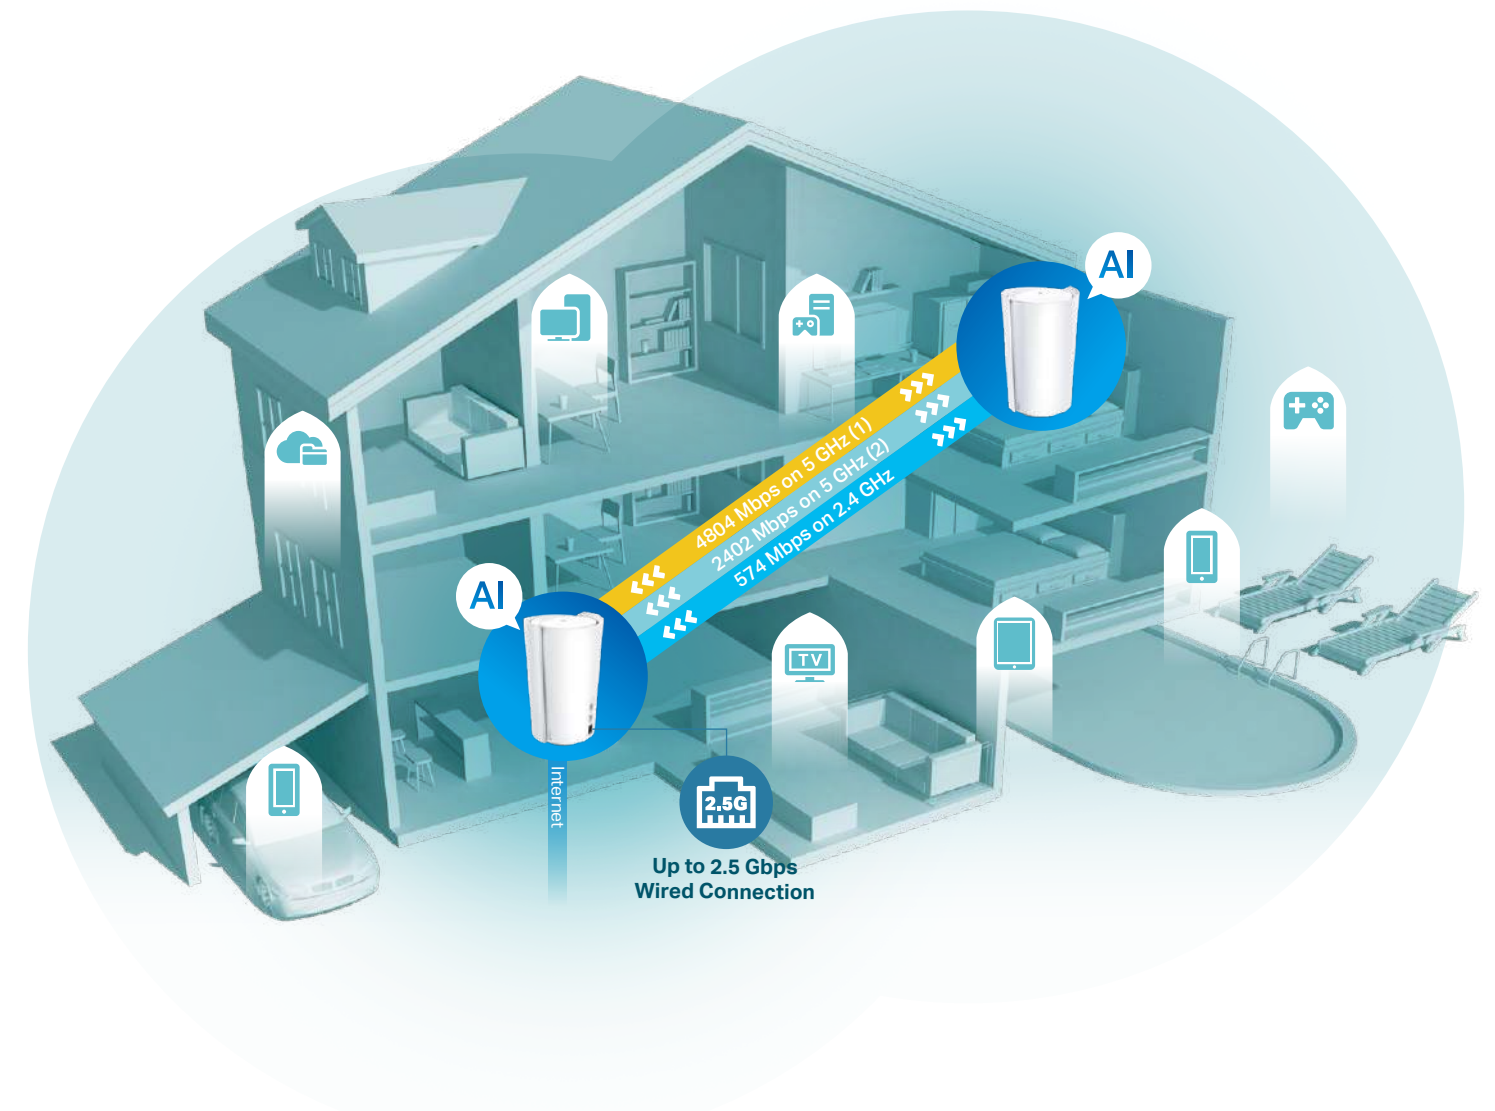

deco™

AX7800 Tri-Band
Mesh Wi-Fi 6 System

Wi-Fi 6

AX7800 Tri-Band Mesh Wi-Fi 6 System

Superior Mesh Wi-Fi, Everywhere

Deco X95

tp-link

Highlights

AI-Driven Mesh, Customized Wi-Fi for You

Armed with AI-Driven Mesh technology, Deco X95 automatically learns and improves itself from experience. This provides the ideal mesh Wi-Fi unique to your home and network environment. Walk through your home and enjoy seamless streaming at the fastest possible speeds.

Smart Antennas for Broader Coverage

Built-in high-gain antennas use intelligent algorithms to auto-detect other Deco units' locations and concentrate strong signals towards them, improving the overall network speed and boosting a broader Wi-Fi coverage.