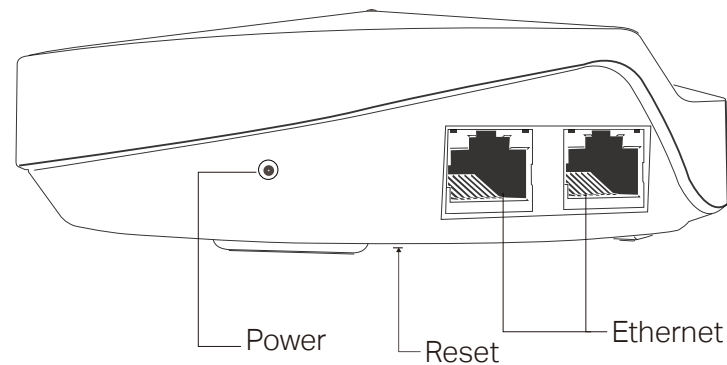

Specifications

Hardware

- Ports: 2 LAN/WAN Gigabit Ethernet Ports, 1 Power Port
- Buttons: 1 Reset button on the underside
- Antenna Type: 4 internal antennas per Deco unit
- Wireless Onboarding: Bluetooth 4.2
- Flash: 32 MB
- SDRAM: 256 MB
- External Power Supply: 12 V/1.2 A
- Dimensions (Dia x H): 4.7 in. x 1.5 in. (120 mm x 38 mm)