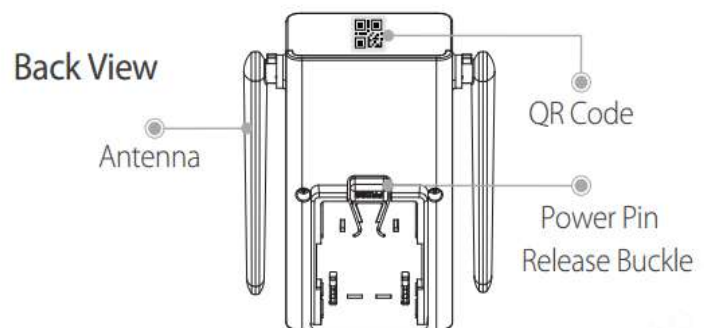

You can quickly configure DB60 after configuring bells

Auxiliary Interface

Reset Button
Pairing Button

General

AC 90V~240V power supply, Wall-mounted Power plug
Power Consumption: <5W
Working Environment: -10°C~+50°C/14°F~122°F, Less than 95%RH
Dimension (without power plug): 95 × 52 × 28mm
Weight: 230g