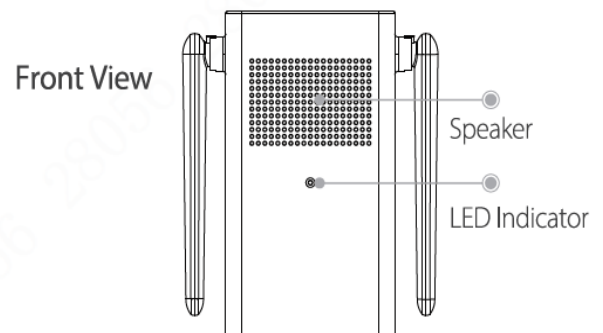

imou

Chime

Add on Wi-Fi Chime for imou Doorbells

Bell is an indoor wireless ring that replaces mechanical or electronic bells. Connect to your home Wi-Fi and connect the doorbell at home. When the guest presses the call button on the doorbell, the bell will ring to remind you. At the same time, it can be used as IMOU DB60 doorbell repeater

You can quickly configure DB60 after configuring bells

Auxiliary Interface

Reset Button
Pairing Button

General

AC 90V~240V power supply, Wall-mounted Power plug
Power Consumption: <5W
Working Environment: -10°C~+50°C/14°F~122°F, Less than 95%RH
Dimension (without power plug): 95 × 52 × 28mm
Weight: 230g