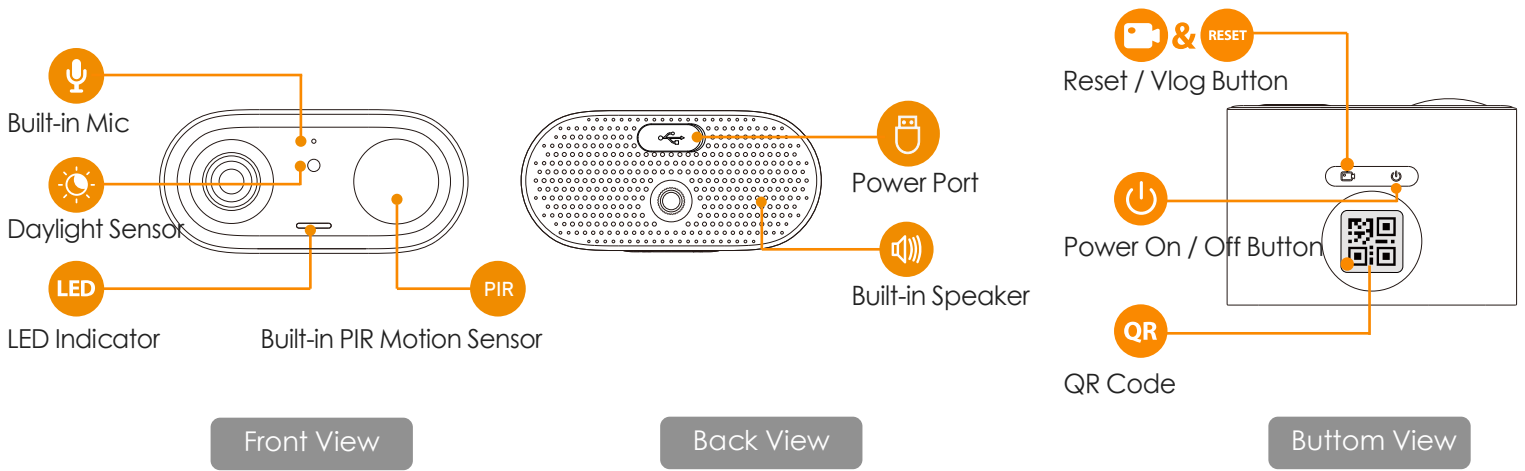

Specifications

Camera

3MP(2304*1296)
Night Vision: 7m(23ft) Distance
2.8mm Fixed Lens
Field of View : 98° (H), 54° (V), 121° (D)

Video & Audio

Video Compression : H.265
Up to 15fps Frame Rate
8x Digital Zoom
Two-way Audio

Notice Management

Motion Detection
Human Detection
Configurable Region
Work mode

Storage

Local Storage: Internal Storage(4GB eMMC)
Secure Local Storage. No monthly fee.
Cloud Storage: Imou Subscription Plan
Record, view, and save events in your Imou app with a 365 day trial of the Imou Subscription Plan.

Network

Wi-Fi:IEEE802.11b/g/n,50m Open Field
Imou App: iOS, Android

Auxiliary Interface

Built-in Mic & Speaker
Power on / off Button
Vlog / Reset Button

General

DC 5V 2A Power / Imou Solar Panel Supply
Power Consumption:< 3.5W
Operating Temperature:-20°C~+50°C (-4°F~122°F)
Charging Temperature:-0°C~+45°C (32°F~112°F)
Camera Dimensions: 123×57×147mm (4.84×2.24× 5.78 inch)
Camera Weight: 210g
FCC,CE,IC ID,UKCA,RCM,WWA

What's in the box

- 1x Camera
- 1x Quick Start Guide
- 1x Power Cable
- 1x Mounting Template
- 1x Tape
- 1x Mounting Bracket
- 3x Expansion Screw
- 1x Magnetic Accessory