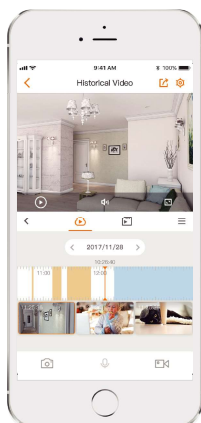

IPC-F42EA

4MP H.265 Bullet PoE Camera

IPC-F42EA delivers 4MP live monitoring with a choice of 2.8mm/3.6mm lens option, it supports the latest H.265 compression which can save up to 50% bandwidth and storage. Human Detection allows you to monitor what matters without receiving annoying false alerts. With IP67 certified, the camera can be used outdoors under different weather conditions.

-  **H.265 4MP QHD**
See more than 1080P
-  **Human Detection**
Quickly find human targets in you home
-  **Built-in Microphone**
High quality microphone picks up sounds clearly while monitoring
-  **H.265 Codec**
Save more high-quality video in less space
-  **IP67**
Weatherproof from dust and water
-  **Alarm Notification**
Sends instant motion-activated alerts to your mobile phone
-  **Diversified Storage**
Supports NVR, Cloud Storage or Micro SD card (up to 256GB)
-  **24/7 Protection**
Infrared night vision for clear-as-day clarity even in pitch dark
-  **PoE**
An Ethernet cable provide both data connection and electric power.

Camera

1/2.7" 4 Megapixel Progressive CMOS
4MP(2560 x 1440)
Night Vision: 30m(98ft) Distance
2.8mm/3.6mm Fixed Lens
Field of View: 2.8mm: 106° (H), 56° (V), 125° (D)
3.6mm: 92° (H), 48° (V), 109° (D)

Video & Audio