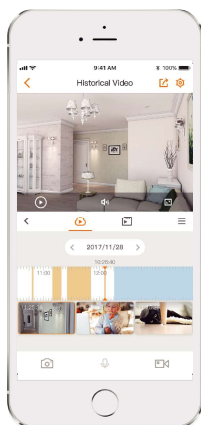

imou

Rex 2D 5MP

5MP H.265 Wi-Fi Pan & Tilt Camera

With 5MP/3K live monitoring and panoramic pan & tilt feature, Rex 2D ensures every corner of your home completely covered. Human Detection quickly finds human targets in the images and sends a notification to you. With built-in siren, Rex 2D actively keeps unwelcome visitors away from what you care about. Privacy Mode helps protect your personal privacy when you are home, and Smart Tracking function lets the camera follow moving objects when it detects motion.

- | | | |
|--|---|---|
|  H.265 5MP/3K
Sees more than 1080P |  Human Detection
Quickly finds human targets in your home |  Smart Tracking
Automatically tracks moving objects |
|  Privacy Mode
Hides the lens to protect your personal privacy |  Active Deterrence
Scare away unwelcome visitors with built-in siren |  Two-way Talk
Real-time communicates with people at the camera |
|  24/7 Protection
Infrared night vision for clear-as-day clarity even in pitch dark |  Abnormal Sound Alarm
Sends alerts to your smartphone when it detects abnormal sound |  Auto-cruise
Survey the area 360° horizontally or cruise between favorite points |
|  Diversified Storage
Supports NVR, Cloud Storage or Micro SD card (up to 256GB) |  Alarm Notification
Sends instant motion-activated alerts to your mobile phone |  Wi-Fi Connection
IEEE802.11b/g/n(2.4GHz) |

Stay close with what you care

With Cloud service, you will have access to what you care as long as Internet is available. You can record daily or motion videos on Cloud and play back anytime anywhere.

<http://www.imoulife.com>

Front View

Back View

Specifications

Camera

1/3" Progressive CMOS
5MP(2688 x 1664)
Night Vision: 10m(33ft) Distance
3.6mm Fixed Lens
Field of View : 79° (H), 44° (V), 94° (D)
0~355° Pan & 0~90° Tilt

Video & Audio