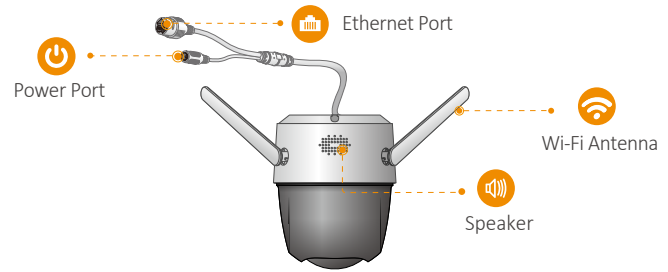

Specifications

Camera

1/2.8" 2 Megapixel Progressive CMOS
2MP(1920 x 1080)
Night Vision: 30m(98ft) Distance
3.6mm/6mm Fixed Lens
Field of View: 3.6mm: 89° (H), 46° (V), 105° (D)
6mm: 54° (H), 29° (V), 63° (D)
355° Pan & 0~90° Tilt

Video & Audio

Video Compression : H.265/H.264
Up to 25/30 fps Frame Rate
16x Digital Zoom
Built-in Mic & Speaker, 110dB Siren
Two-way Audio

Notice Management

Motion Detection
Configurable Region
Human Detection

Network

1 x 100Mbps Ethernet Port
Wi-Fi:IEEE802.11b/g/n, Dual Antenna 120m Open Field
Imou App: iOS, Android
ONVIF

Auxiliary Interface

Micro SD Card Slot (up to 256GB)
Built-in Mic & Speaker
Reset Button

General

DC 12V1A Power Supply
Power Consumption:<6.2W
Material: Plastic
Working Environment:-30° C~+60° C, Less Than 95%RH
Dimensions: 138.4 × 121.7 × 257.5mm (5.45 × 4.79 × 10.14 inch)
Weight: 565g (1.25lb)
CE, FCC
IP66

What's in the box

- 1x Camera
- 1x Quick Start Guide
- 1x Power Adapter
- 1x Mounting Template
- 1x Mounting Bracket
- 1x Waterproof Connector
- 1x Screw and Anchor pack