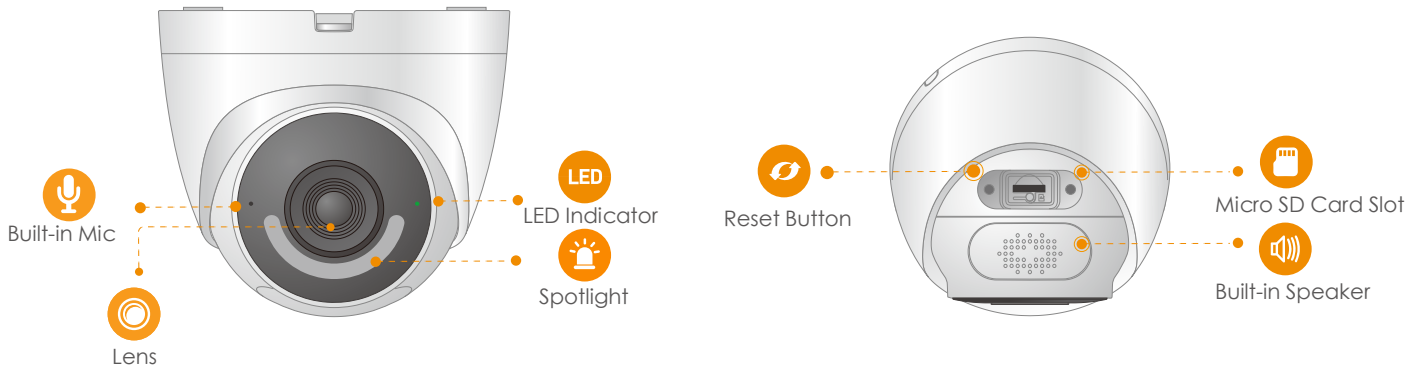

Specifications

Camera

1/2.7" 2 Megapixel Progressive CMOS
2MP(1920 x 1080)
Night Vision: 30m(98ft) Distance
2.8mm/3.6/6mm Fixed Lens
Field of View : 2.8mm: 114° (H), 59° (V), 135° (D)
3.6mm: 93° (H), 48° (V), 118° (D)
6mm: 55° (H), 31° (V), 62° (D)

Video & Audio

Video Compression : H.265/H.264
Up to 25/30fps Frame Rate
16x Digital Zoom
Built-in Mic & Speaker, 110dB Siren
Built-in Spotlight

Notice Management

Motion Detection
Human Detection
Configurable Region

Network

1x 100Mbps Ethernet Port
Wi-Fi:IEEE802.11b/g/n,100m Open Field
Dual Internal Antennas, 2 x 2 MIMO
Soft AP
CGI, ONVIF
imou App: iOS, Android

Auxiliary Interface

Micro SD Card Slot(up to 256GB)
Reset Button

General

DC 12V1A Power Supply
Power Consumption:≤7W
Material: Metal + Plastic
Working Environment:-30° C~+60° C, Less Than 95%RH
IP67 Weatherproof
Dimensions: 109.9 × 109.9 × 102.2mm (4.3 × 4.3 × 4inch)
Weight: 352g (0.91lb)
CE, FCC

What's in the box

- 1x Camera
- 1x Quick Start Guide
- 1x Power Adapter
- 1x Mounting Plate
- 1x Screw Package
- 1x Installation Position Map
- 1x Waterproof Connector