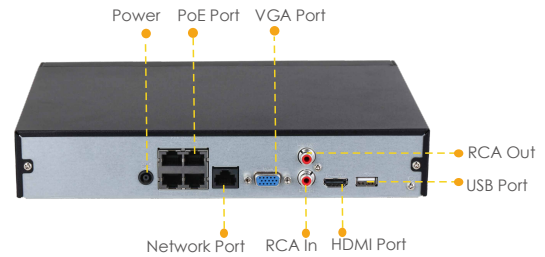

N14P Power over Ethernet Recorder 4-Channel PoE NVR

The PoE Recorder is used to record videos and secure your home or business. Using Power over Ethernet technology, the recorder could provide the electricity and network for each camera via a Cat 5e/Cat 6 network cable.

1080P FHD Video
See more than 720P

PoE
Easy setup, real plug and go

Smart H.265+ Codec
Save more high-quality video
in less space

Super Decoding
4ch 1080P real-time decoding

Local View
Local HDMI / VGA 1080P
FHD output

Mass Storage
Support 1 HDD storage,
up to 8TB

Two-way Talk
Real-time communication

Imou Life App
Monitoring at any time from anywhere

Record every second

Using a hard disk drive, recorder could uninterrupted record for a long time, and now easily store for more than a month by using the smart H.265 codec. You can play back the details of every time.

Front View

Back View

Specifications

System

Operating System: Embedded Linux
 Operation Display: WEB/GUI/Imou Life APP

Video

Video In: 4 Channels
 Video Out: 1 HDMI/1 VGA

Network