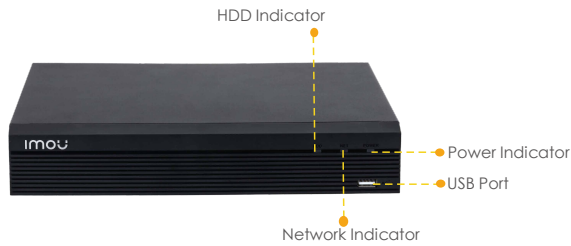

N14P Power over Ethernet Recorder 4-Channel PoE NVR

The PoE Recorder is used to record videos and secure your home or business. Using Power over Ethernet technology, the recorder could provide the electricity and network for each camera via a Cat 5e/Cat 6 network cable.

1080P FHD Video
See more than 720P

PoE
Easy setup, real plug and go

Smart H.265+ Codec
Save more high-quality video
in less space

Super Decoding
4ch 1080P real-time decoding

Local View
Local HDMI / VGA 1080P
FHD output

Mass Storage
Support 1 HDD storage,
up to 8TB

Two-way Talk
Real-time communication

Imou Life App
Monitoring at any time from anywhere

Record every second

Using a hard disk drive, recorder could uninterrupted record for a long time, and now easily store for more than a month by using the smart H.265 codec. You can play back the details of every time.

Front View

Back View

Specifications

System

Operating System: Embedded Linux
 Operation Display: WEB/GUI/Imou Life APP

Video

Video In: 4 Channels
 Video Out: 1 HDMI/1 VGA

Network