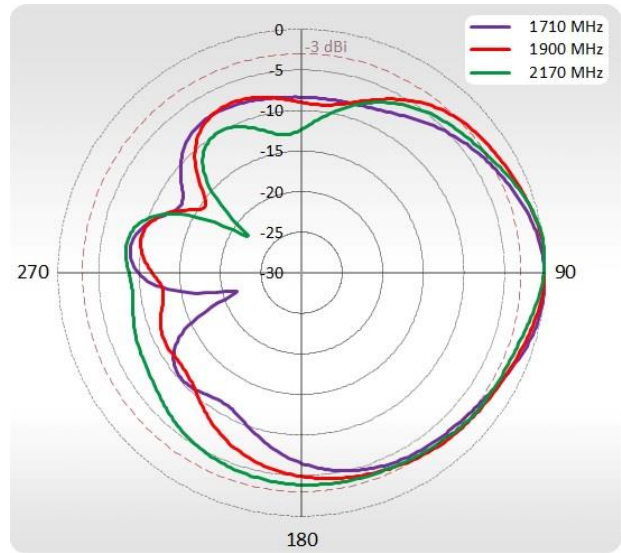

FREQUENCY	0.694-0.96 GHz 1.7 - 2.2 GHz 2.2 - 2.7 GHz
SUPPORTED LTE/5G BANDS	1, 2, 3, 4, 5, 6, 7, 8, 9, 10, 12, 13, 14, 17, 18, 19, 20, 23, 25, 26, 27, 28, 29, 30, 33, 34, 35, 36, 37, 38, 39, 40, 41, 44, 53, 59, 62, 65, 66, 67, 68, 69, 85, n80, n81, n82, n83, n84, n86, n89, n90, n95
GAIN	0.694 - 0.96 GHz : 4 dBi 1.7 - 2.2 GHz : 5 dBi 2.2 - 2.7 GHz : 6 dBi
Front-to-Back	>8 dB
VSWR	<1.30, max <1.80
BEAMWIDTH	90°/90° +/- 30°
POLARIZATION	Vertical
IMPEDANCE	50 Ω

WI-FI SPECIFICATION

FREQUENCY	2.40-2.50 GHz
GAIN	6 dBi
VSWR	<1.70, max <2.00
BEAMWIDTH	360°/25° +/- 5°
POLARIZATION	Vertical
IMPEDANCE	50 Ω

MECHANICAL SPECIFICATION

MATERIALS	ABS, aluminum, PTFE, Fiberglass
INGRESS PROTECTION	IP67
CONNECTOR TYPE	RJ45 + 2xNf + 2xNm in external omni wi-fi antenna
DIMENSIONS	272 x 276 x 96 mm 10.71 x 10.87 x 3.78 inch
WEIGHT	1.8 kg 3.97 lbs
OPERATING TEMPERATURE	From -40°C to 75°C From -40°F to 167°F

VSWR for LTE antenna

VSWR for Wi-Fi antenna

PLOTS

700-900 MHz Azimuth

700-900 MHz Elevation

1710-2170 MHz Azimuth

1710-2170 MHz Elevation

2300-2700 MHz Azimuth

2300-2700 MHz Elevation

Wi-Fi Azimuth

Wi-Fi Elevation

DEVICE SPECIFICATION

RUT360 is an updated version of our all-time best-seller RUT240. This compact industrial cellular router offers a possibility to connect to the internet using cellular, Wi-Fi, and wired networks.