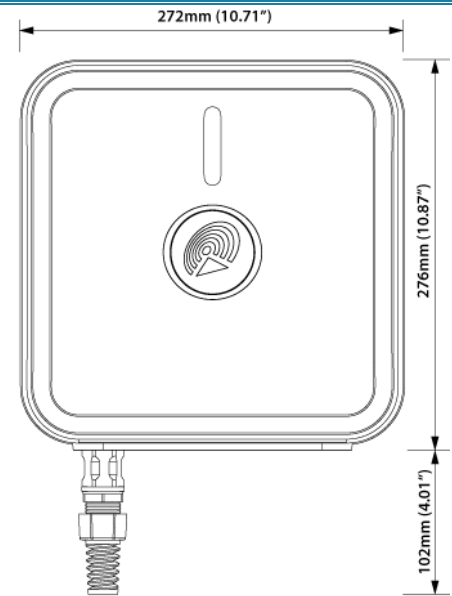

DIMENSIONS

HEADQUARTER:

Wireless Instruments sp. z o.o.

ul. Kościuszki 27

52-116 Iwiny

POLAND

sales@quwireless.com

tel 1. +48 601 366 369

tel 2. +48 577 667 761

www.quwireless.com