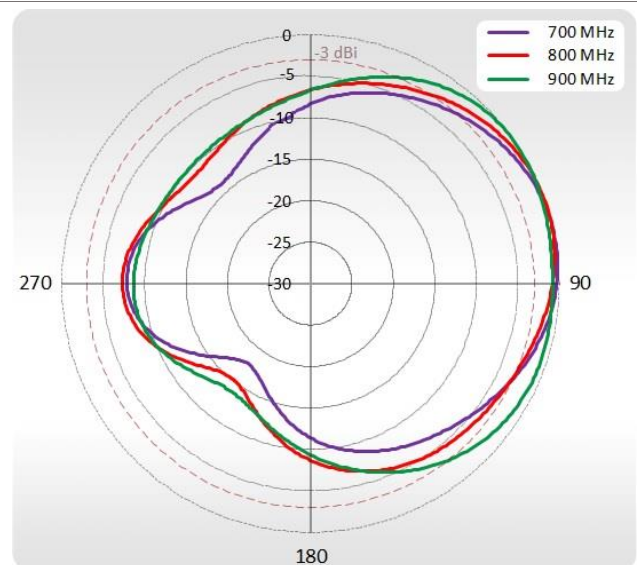

FREQUENCY	0.694-0.96 GHz 1.7 - 2.2 GHz 2.2 - 2.7 GHz
SUPPORTED LTE/5G BANDS	1, 2, 3, 4, 5, 6, 7, 8, 9, 10, 12, 13, 14, 17, 18, 19, 20, 23, 25, 26, 27, 28, 29, 30, 33, 34, 35, 36, 37, 38, 39, 40, 41, 44, 53, 59, 62, 65, 66, 67, 68, 69, 85, n80, n81, n82, n83, n84, n86, n89, n90, n95
GAIN	0.694 - 0.96 GHz : 4 dBi 1.7 - 2.2 GHz : 5 dBi 2.2 - 2.7 GHz : 6 dBi
Front-to-Back	>8 dB
VSWR	<1.30, max <1.80
BEAMWIDTH	90°/90° +/- 30°
POLARIZATION	Vertical
IMPEDANCE	50 Ω

WI-FI SPECIFICATION

FREQUENCY	2.40-2.50 GHz
GAIN	6 dBi
VSWR	<1.70, max <2.00
BEAMWIDTH	360°/25° +/- 5°
POLARIZATION	Vertical
IMPEDANCE	50 Ω

MECHANICAL SPECIFICATION

MATERIALS	ABS, aluminum, PTFE, Fiberglass
INGRESS PROTECTION	IP67
CONNECTOR TYPE	RJ45 + 2xNf + 2xNm in external omni wi-fi antenna
DIMENSIONS	272 x 276 x 96 mm 10.71 x 10.87 x 3.78 inch
WEIGHT	1.8 kg 3.97 lbs
OPERATING TEMPERATURE	From -40°C to 75°C From -40°F to 167°F

VSWR for LTE antenna

VSWR for Wi-Fi antenna

PLOTS

700-900 MHz Azimuth

700-900 MHz Elevation

1710-2170 MHz Azimuth

1710-2170 MHz Elevation

2300-2700 MHz Azimuth

2300-2700 MHz Elevation

Wi-Fi Azimuth

Wi-Fi Elevation

DEVICE SPECIFICATION

RUT360 is an updated version of our all-time best-seller RUT240. This compact industrial cellular router offers a possibility to connect to the internet using cellular, Wi-Fi, and wired networks.