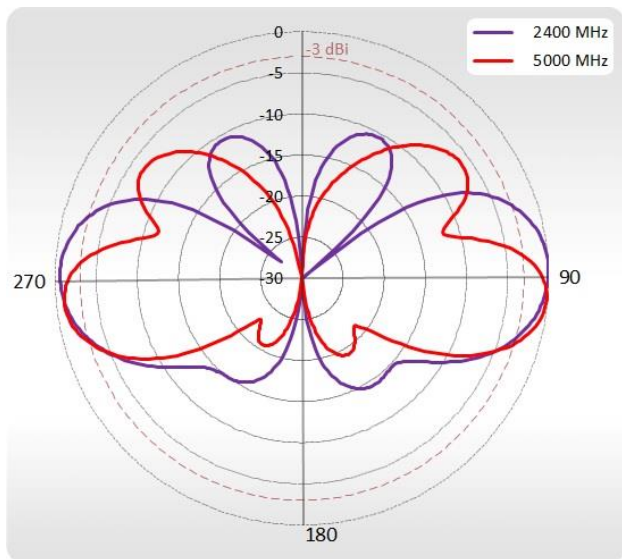

FREQUENCY	0.694-0.96 GHz 1.7 - 2.2 GHz 2.2 - 2.7 GHz
SUPPORTED LTE/5G BANDS	1, 2, 3, 4, 5, 6, 7, 8, 9, 10, 12, 13, 14, 17, 18, 19, 20, 23, 25, 26, 27, 28, 29, 30, 33, 34, 35, 36, 37, 38, 39, 40, 41, 44, 53, 59, 62, 65, 66, 67, 68, 69, 85, n80, n81, n82, n83, n84, n86, n89, n90, n95
GAIN	0.694 - 0.96 GHz : 4 dBi 1.7 - 2.2 GHz : 5 dBi 2.2 - 2.7 GHz : 6 dBi
Front-to-Back	>8 dB
VSWR	<1.30, max <1.80
BEAMWIDTH	90°/90° +/- 30°
POLARIZATION	Vertical
IMPEDANCE	50 Ω

WI-FI SPECIFICATION

FREQUENCY	2.40-2.50 GHz
GAIN	6 dBi
VSWR	<1.70, max <2.00
BEAMWIDTH	360°/25° +/- 5°
POLARIZATION	Vertical
IMPEDANCE	50 Ω

MECHANICAL SPECIFICATION

MATERIALS	ABS, aluminum, PTFE, Fiberglass
INGRESS PROTECTION	IP67
CONNECTOR TYPE	RJ45 + 2xNf + 2xNm in external omni wi-fi antenna
DIMENSIONS	272 x 276 x 96 mm 10.71 x 10.87 x 3.78 inch
WEIGHT	1.8 kg 3.97 lbs
OPERATING TEMPERATURE	From -40°C to 75°C From -40°F to 167°F

VSWR for LTE antenna

VSWR for Wi-Fi antenna

PLOTS

700-900 MHz Azimuth

700-900 MHz Elevation

1710-2170 MHz Azimuth

1710-2170 MHz Elevation

2300-2700 MHz Azimuth

2300-2700 MHz Elevation

Wi-Fi Azimuth

Wi-Fi Elevation

DEVICE SPECIFICATION

RUT360 is an updated version of our all-time best-seller RUT240. This compact industrial cellular router offers a possibility to connect to the internet using cellular, Wi-Fi, and wired networks.