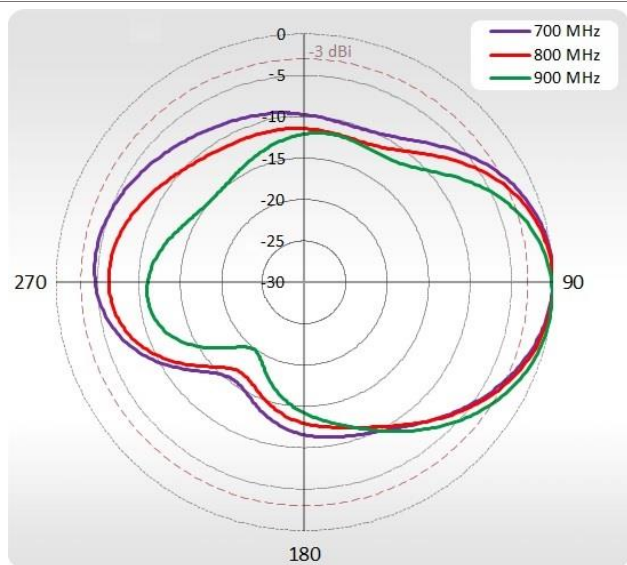

FREQUENCY	0.694-0.96 GHz 1.7 - 2.2 GHz 2.2 - 2.7 GHz
SUPPORTED LTE/5G BANDS	1, 2, 3, 4, 5, 6, 7, 8, 9, 10, 12, 13, 14, 17, 18, 19, 20, 23, 25, 26, 27, 28, 29, 30, 33, 34, 35, 36, 37, 38, 39, 40, 41, 44, 53, 59, 62, 65, 66, 67, 68, 69, 85, n80, n81, n82, n83, n84, n86, n89, n90, n95
GAIN	0.694 - 0.96 GHz : 4 dBi 1.7 - 2.2 GHz : 5 dBi 2.2 - 2.7 GHz : 6 dBi
Front-to-Back	>8 dB
VSWR	<1.30, max <1.80
BEAMWIDTH	90°/90° +/- 30°
POLARIZATION	Vertical
IMPEDANCE	50 Ω

WI-FI SPECIFICATION

FREQUENCY	2.40-2.50 GHz
GAIN	6 dBi
VSWR	<1.70, max <2.00
BEAMWIDTH	360°/25° +/- 5°
POLARIZATION	Vertical
IMPEDANCE	50 Ω

MECHANICAL SPECIFICATION

MATERIALS	ABS, aluminum, PTFE, Fiberglass
INGRESS PROTECTION	IP67
CONNECTOR TYPE	RJ45 + 2xNf + 2xNm in external omni wi-fi antenna
DIMENSIONS	272 x 276 x 96 mm 10.71 x 10.87 x 3.78 inch
WEIGHT	1.8 kg 3.97 lbs
OPERATING TEMPERATURE	From -40°C to 75°C From -40°F to 167°F

VSWR for LTE antenna

VSWR for Wi-Fi antenna

PLOTS

700-900 MHz Azimuth

700-900 MHz Elevation

1710-2170 MHz Azimuth

1710-2170 MHz Elevation

2300-2700 MHz Azimuth

2300-2700 MHz Elevation

Wi-Fi Azimuth

Wi-Fi Elevation

DEVICE SPECIFICATION

RUT360 is an updated version of our all-time best-seller RUT240. This compact industrial cellular router offers a possibility to connect to the internet using cellular, Wi-Fi, and wired networks.