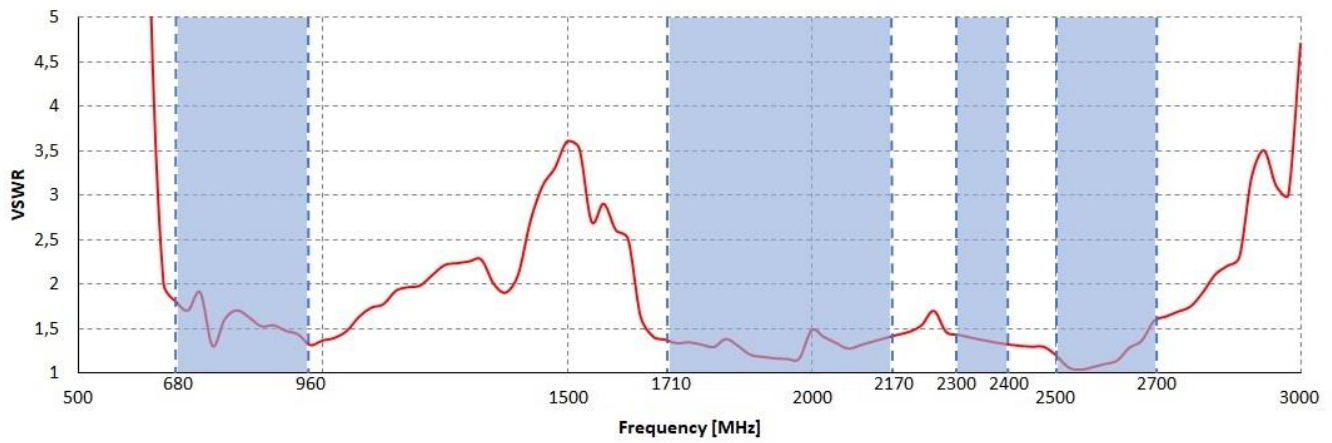

FREQUENCY	0.694-0.96 GHz 1.7 - 2.2 GHz 2.2 - 2.7 GHz
SUPPORTED LTE/5G BANDS	1, 2, 3, 4, 5, 6, 7, 8, 9, 10, 12, 13, 14, 17, 18, 19, 20, 23, 25, 26, 27, 28, 29, 30, 33, 34, 35, 36, 37, 38, 39, 40, 41, 44, 53, 59, 62, 65, 66, 67, 68, 69, 85, n80, n81, n82, n83, n84, n86, n89, n90, n95
GAIN	0.694 - 0.96 GHz : 4 dBi 1.7 - 2.2 GHz : 5 dBi 2.2 - 2.7 GHz : 6 dBi
Front-to-Back	>8 dB
VSWR	<1.30, max <1.80
BEAMWIDTH	90°/90° +/- 30°
POLARIZATION	Vertical
IMPEDANCE	50 Ω

WI-FI SPECIFICATION

FREQUENCY	2.40-2.50 GHz
GAIN	6 dBi
VSWR	<1.70, max <2.00
BEAMWIDTH	360°/25° +/- 5°
POLARIZATION	Vertical
IMPEDANCE	50 Ω

MECHANICAL SPECIFICATION

MATERIALS	ABS, aluminum, PTFE, Fiberglass
INGRESS PROTECTION	IP67
CONNECTOR TYPE	RJ45 + 2xNf + 2xNm in external omni wi-fi antenna
DIMENSIONS	272 x 276 x 96 mm 10.71 x 10.87 x 3.78 inch
WEIGHT	1.8 kg 3.97 lbs
OPERATING TEMPERATURE	From -40°C to 75°C From -40°F to 167°F

VSWR for LTE antenna

VSWR for Wi-Fi antenna

PLOTS

700-900 MHz Azimuth

700-900 MHz Elevation

1710-2170 MHz Azimuth

1710-2170 MHz Elevation

2300-2700 MHz Azimuth