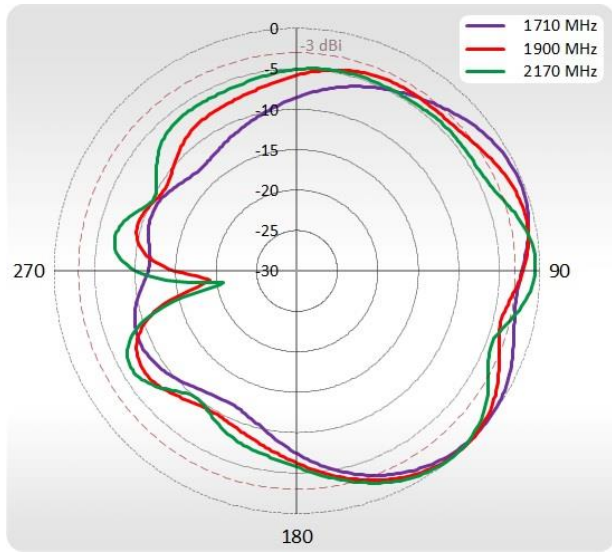

FREQUENCY	0.694-0.96 GHz 1.7 - 2.2 GHz 2.2 - 2.7 GHz
SUPPORTED LTE/5G BANDS	1, 2, 3, 4, 5, 6, 7, 8, 9, 10, 12, 13, 14, 17, 18, 19, 20, 23, 25, 26, 27, 28, 29, 30, 33, 34, 35, 36, 37, 38, 39, 40, 41, 44, 53, 59, 62, 65, 66, 67, 68, 69, 85, n80, n81, n82, n83, n84, n86, n89, n90, n95
GAIN	0.694 - 0.96 GHz : 4 dBi 1.7 - 2.2 GHz : 5 dBi 2.2 - 2.7 GHz : 6 dBi
Front-to-Back	>8 dB
VSWR	<1.30, max <1.80
BEAMWIDTH	90°/90° +/- 30°
POLARIZATION	Vertical
IMPEDANCE	50 Ω

WI-FI SPECIFICATION

FREQUENCY	2.40-2.50 GHz
GAIN	6 dBi
VSWR	<1.70, max <2.00
BEAMWIDTH	360°/25° +/- 5°
POLARIZATION	Vertical
IMPEDANCE	50 Ω

MECHANICAL SPECIFICATION

MATERIALS	ABS, aluminum, PTFE, Fiberglass
INGRESS PROTECTION	IP67
CONNECTOR TYPE	RJ45 + 2xNf + 2xNm in external omni wi-fi antenna
DIMENSIONS	272 x 276 x 96 mm 10.71 x 10.87 x 3.78 inch
WEIGHT	1.8 kg 3.97 lbs
OPERATING TEMPERATURE	From -40°C to 75°C From -40°F to 167°F

VSWR for LTE antenna

VSWR for Wi-Fi antenna

PLOTS

700-900 MHz Azimuth

700-900 MHz Elevation

1710-2170 MHz Azimuth

1710-2170 MHz Elevation

2300-2700 MHz Azimuth

2300-2700 MHz Elevation

Wi-Fi Azimuth

Wi-Fi Elevation

DEVICE SPECIFICATION

RUT360 is an updated version of our all-time best-seller RUT240. This compact industrial cellular router offers a possibility to connect to the internet using cellular, Wi-Fi, and wired networks.