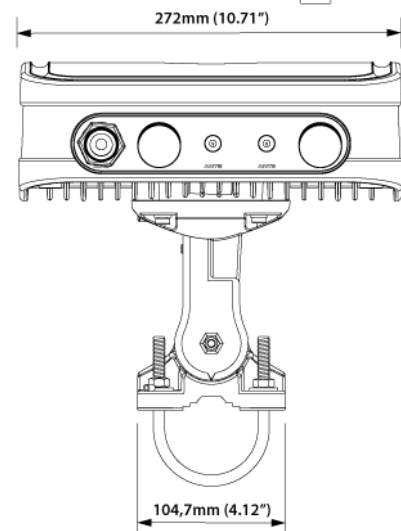

DIMENSIONS

HEADQUARTER:

Wireless Instruments sp. z o.o.

ul. Kościuszki 27

52-116 Iwiny

POLAND

sales@quwireless.com

tel 1. +48 601 366 369

tel 2. +48 577 667 761

www.quwireless.com