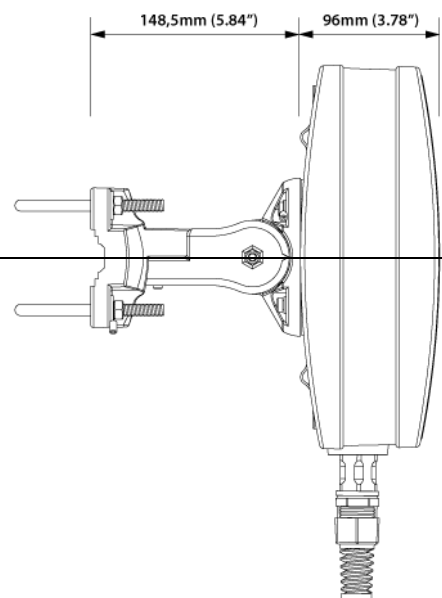

DIMENSIONS

HEADQUARTER:

Wireless Instruments sp. z o.o.

ul. Kościuszki 27

52-116 Iwiny

POLAND

sales@quwireless.com

tel 1. +48 601 366 369

tel 2. +48 577 667 761

www.quwireless.com