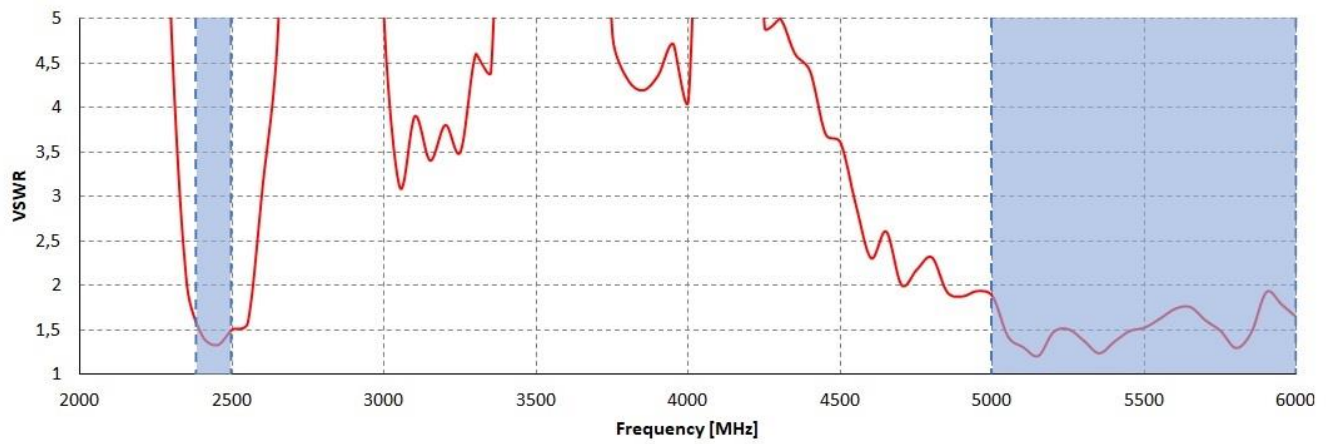

FREQUENCY	0.694-0.96 GHz 1.7 - 2.2 GHz 2.2 - 2.7 GHz
SUPPORTED LTE/5G BANDS	1, 2, 3, 4, 5, 6, 7, 8, 9, 10, 12, 13, 14, 17, 18, 19, 20, 23, 25, 26, 27, 28, 29, 30, 33, 34, 35, 36, 37, 38, 39, 40, 41, 44, 53, 59, 62, 65, 66, 67, 68, 69, 85, n80, n81, n82, n83, n84, n86, n89, n90, n95
GAIN	0.694 - 0.96 GHz : 4 dBi 1.7 - 2.2 GHz : 5 dBi 2.2 - 2.7 GHz : 6 dBi
Front-to-Back	>8 dB
VSWR	<1.30, max <1.80
BEAMWIDTH	90°/90° +/- 30°
POLARIZATION	Vertical
IMPEDANCE	50 Ω

WI-FI SPECIFICATION

FREQUENCY	2.40-2.50 GHz
GAIN	6 dBi
VSWR	<1.70, max <2.00
BEAMWIDTH	360°/25° +/- 5°
POLARIZATION	Vertical
IMPEDANCE	50 Ω

MECHANICAL SPECIFICATION

MATERIALS	ABS, aluminum, PTFE, Fiberglass
INGRESS PROTECTION	IP67
CONNECTOR TYPE	RJ45 + 2xNf + 2xNm in external omni wi-fi antenna
DIMENSIONS	272 x 276 x 96 mm 10.71 x 10.87 x 3.78 inch
WEIGHT	1.8 kg 3.97 lbs
OPERATING TEMPERATURE	From -40°C to 75°C From -40°F to 167°F

VSWR for LTE antenna

VSWR for Wi-Fi antenna

PLOTS

700-900 MHz Azimuth

700-900 MHz Elevation

1710-2170 MHz Azimuth

1710-2170 MHz Elevation

2300-2700 MHz Azimuth