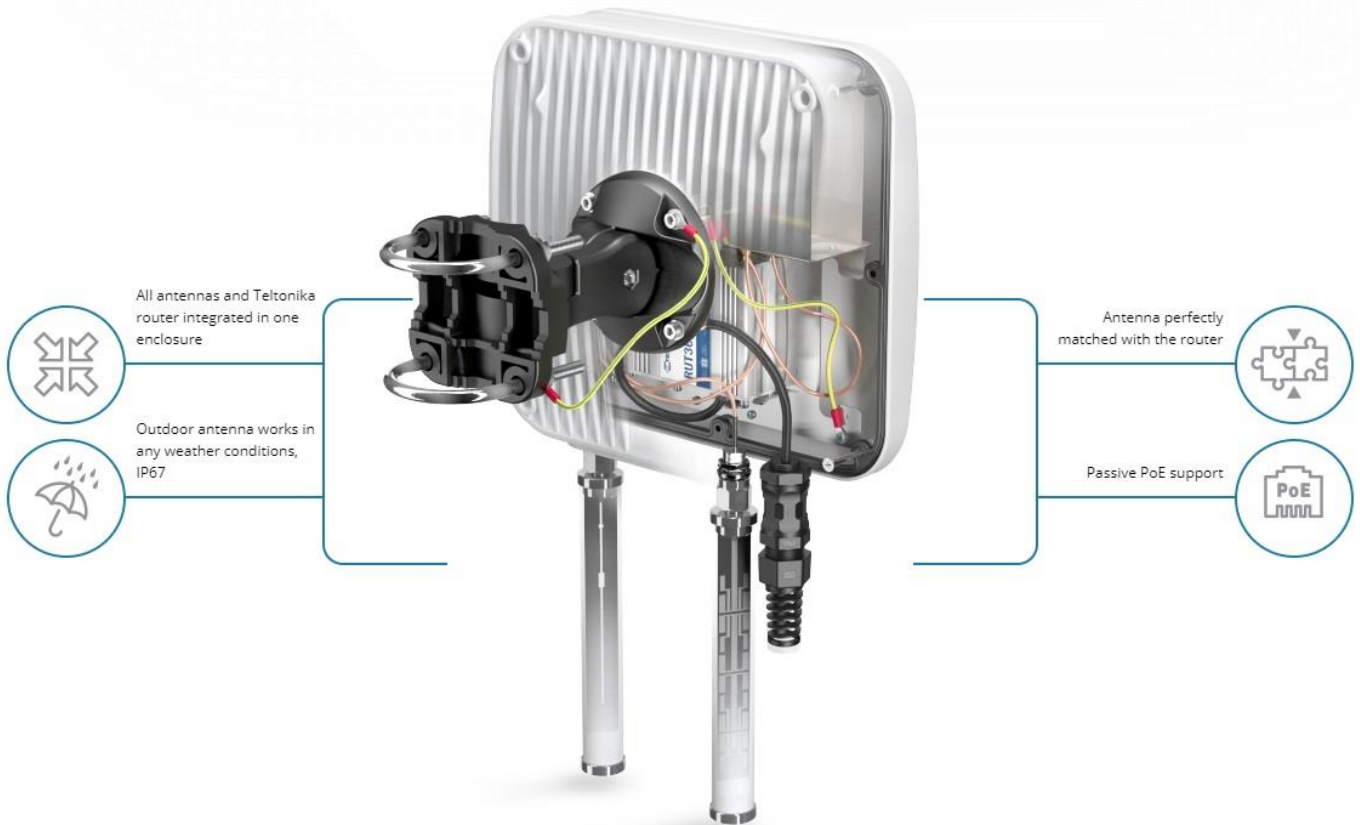

QuMax for RUT360

P/N: A360M

Integrated outdoor multi band high power LTE directional antenna + outdoor Wi-Fi omni antenna + place to install Teltonika RUT360 (All-in-one)

QuMAX offers the most powerful directional LTE antenna of all QuWireless antennas. It is dedicated to connections with long distance to base station. It is designed to have Teltonika RUT360 router installed inside IP67 enclosure. It is the first choice for fixed installations in industrial environment. It has embedded also outdoor Wi-Fi omni antennas.

WI-FI SPECIFICATION

FREQUENCY	2.40-2.50 GHz
GAIN	6 dBi
VSWR	<1.70, max <2.00
BEAMWIDTH	360°/25° +/- 5°
POLARIZATION	Vertical
IMPEDANCE	50 Ω

MECHANICAL SPECIFICATION

MATERIALS	ABS, aluminum, PTFE, Fiberglass
INGRESS PROTECTION	IP67
CONNECTOR TYPE	RJ45 + 2xNf + 2xNm in external omni wi-fi antenna
DIMENSIONS	272 x 276 x 96 mm 10.71 x 10.87 x 3.78 inch
WEIGHT	1.8 kg 3.97 lbs
OPERATING TEMPERATURE	From -40°C to 75°C From -40°F to 167°F

2300-2700 MHz Elevation

Wi-Fi Azimuth

Wi-Fi Elevation

DEVICE SPECIFICATION

RUT360 is an updated version of our all-time best-seller RUT240. This compact industrial cellular router offers a possibility to connect to the internet using cellular, Wi-Fi, and wired networks.