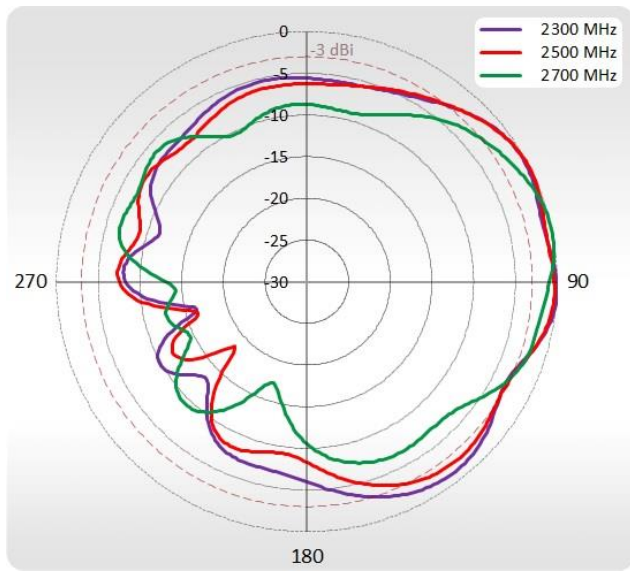

FREQUENCY	0.694-0.96 GHz 1.7 - 2.2 GHz 2.2 - 2.7 GHz
SUPPORTED LTE/5G BANDS	1, 2, 3, 4, 5, 6, 7, 8, 9, 10, 12, 13, 14, 17, 18, 19, 20, 23, 25, 26, 27, 28, 29, 30, 33, 34, 35, 36, 37, 38, 39, 40, 41, 44, 53, 59, 62, 65, 66, 67, 68, 69, 85, n80, n81, n82, n83, n84, n86, n89, n90, n95
GAIN	0.694 - 0.96 GHz : 4 dBi 1.7 - 2.2 GHz : 5 dBi 2.2 - 2.7 GHz : 6 dBi
Front-to-Back	>8 dB
VSWR	<1.30, max <1.80
BEAMWIDTH	90°/90° +/- 30°
POLARIZATION	Vertical
IMPEDANCE	50 Ω

WI-FI SPECIFICATION

FREQUENCY	2.40-2.50 GHz
GAIN	6 dBi
VSWR	<1.70, max <2.00
BEAMWIDTH	360°/25° +/- 5°
POLARIZATION	Vertical
IMPEDANCE	50 Ω

MECHANICAL SPECIFICATION

MATERIALS	ABS, aluminum, PTFE, Fiberglass
INGRESS PROTECTION	IP67
CONNECTOR TYPE	RJ45 + 2xNf + 2xNm in external omni wi-fi antenna
DIMENSIONS	272 x 276 x 96 mm 10.71 x 10.87 x 3.78 inch
WEIGHT	1.8 kg 3.97 lbs
OPERATING TEMPERATURE	From -40°C to 75°C From -40°F to 167°F

VSWR for LTE antenna

VSWR for Wi-Fi antenna

PLOTS

700-900 MHz Azimuth

700-900 MHz Elevation

1710-2170 MHz Azimuth

1710-2170 MHz Elevation

2300-2700 MHz Azimuth

2300-2700 MHz Elevation

Wi-Fi Azimuth

Wi-Fi Elevation

DEVICE SPECIFICATION

RUT360 is an updated version of our all-time best-seller RUT240. This compact industrial cellular router offers a possibility to connect to the internet using cellular, Wi-Fi, and wired networks.