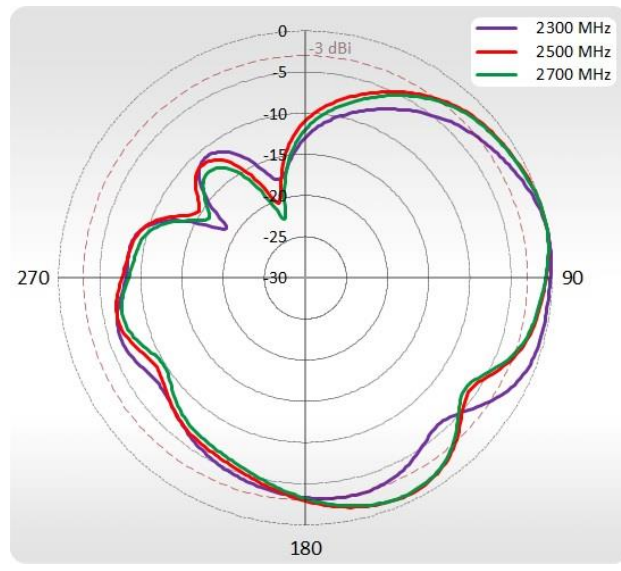

FREQUENCY	0.694-0.96 GHz 1.7 - 2.2 GHz 2.2 - 2.7 GHz
SUPPORTED LTE/5G BANDS	1, 2, 3, 4, 5, 6, 7, 8, 9, 10, 12, 13, 14, 17, 18, 19, 20, 23, 25, 26, 27, 28, 29, 30, 33, 34, 35, 36, 37, 38, 39, 40, 41, 44, 53, 59, 62, 65, 66, 67, 68, 69, 85, n80, n81, n82, n83, n84, n86, n89, n90, n95
GAIN	0.694 - 0.96 GHz : 4 dBi 1.7 - 2.2 GHz : 5 dBi 2.2 - 2.7 GHz : 6 dBi
Front-to-Back	>8 dB
VSWR	<1.30, max <1.80
BEAMWIDTH	90°/90° +/- 30°
POLARIZATION	Vertical
IMPEDANCE	50 Ω

WI-FI SPECIFICATION

FREQUENCY	2.40-2.50 GHz
GAIN	6 dBi
VSWR	<1.70, max <2.00
BEAMWIDTH	360°/25° +/- 5°
POLARIZATION	Vertical
IMPEDANCE	50 Ω

MECHANICAL SPECIFICATION

MATERIALS	ABS, aluminum, PTFE, Fiberglass
INGRESS PROTECTION	IP67
CONNECTOR TYPE	RJ45 + 2xNf + 2xNm in external omni wi-fi antenna
DIMENSIONS	272 x 276 x 96 mm 10.71 x 10.87 x 3.78 inch
WEIGHT	1.8 kg 3.97 lbs
OPERATING TEMPERATURE	From -40°C to 75°C From -40°F to 167°F

VSWR for LTE antenna

VSWR for Wi-Fi antenna

PLOTS

700-900 MHz Azimuth

700-900 MHz Elevation

1710-2170 MHz Azimuth

1710-2170 MHz Elevation

2300-2700 MHz Azimuth

2300-2700 MHz Elevation

Wi-Fi Azimuth

Wi-Fi Elevation

DEVICE SPECIFICATION

RUT360 is an updated version of our all-time best-seller RUT240. This compact industrial cellular router offers a possibility to connect to the internet using cellular, Wi-Fi, and wired networks.