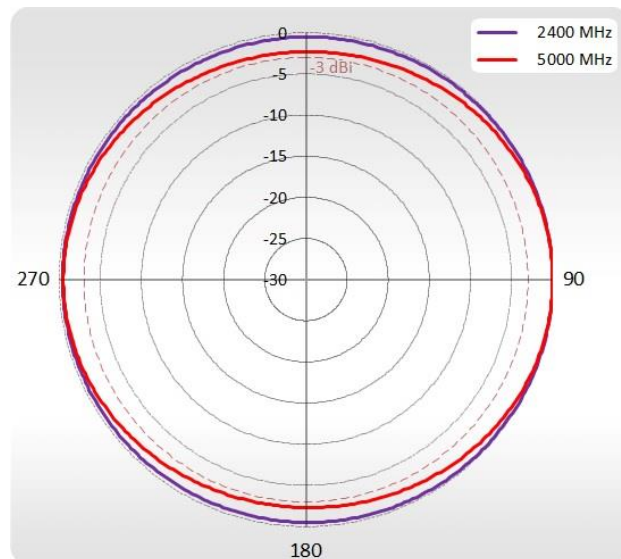

FREQUENCY	0.694-0.96 GHz 1.7 - 2.2 GHz 2.2 - 2.7 GHz
SUPPORTED LTE/5G BANDS	1, 2, 3, 4, 5, 6, 7, 8, 9, 10, 12, 13, 14, 17, 18, 19, 20, 23, 25, 26, 27, 28, 29, 30, 33, 34, 35, 36, 37, 38, 39, 40, 41, 44, 53, 59, 62, 65, 66, 67, 68, 69, 85, n80, n81, n82, n83, n84, n86, n89, n90, n95
GAIN	0.694 - 0.96 GHz : 4 dBi 1.7 - 2.2 GHz : 5 dBi 2.2 - 2.7 GHz : 6 dBi
Front-to-Back	>8 dB
VSWR	<1.30, max <1.80
BEAMWIDTH	90°/90° +/- 30°
POLARIZATION	Vertical
IMPEDANCE	50 Ω

WI-FI SPECIFICATION

FREQUENCY	2.40-2.50 GHz
GAIN	6 dBi
VSWR	<1.70, max <2.00
BEAMWIDTH	360°/25° +/- 5°
POLARIZATION	Vertical
IMPEDANCE	50 Ω

MECHANICAL SPECIFICATION

MATERIALS	ABS, aluminum, PTFE, Fiberglass
INGRESS PROTECTION	IP67
CONNECTOR TYPE	RJ45 + 2xNf + 2xNm in external omni wi-fi antenna
DIMENSIONS	272 x 276 x 96 mm 10.71 x 10.87 x 3.78 inch
WEIGHT	1.8 kg 3.97 lbs
OPERATING TEMPERATURE	From -40°C to 75°C From -40°F to 167°F

VSWR for LTE antenna

VSWR for Wi-Fi antenna

PLOTS

700-900 MHz Azimuth

700-900 MHz Elevation

1710-2170 MHz Azimuth

1710-2170 MHz Elevation

2300-2700 MHz Azimuth

2300-2700 MHz Elevation

Wi-Fi Azimuth

Wi-Fi Elevation

DEVICE SPECIFICATION

RUT360 is an updated version of our all-time best-seller RUT240. This compact industrial cellular router offers a possibility to connect to the internet using cellular, Wi-Fi, and wired networks.