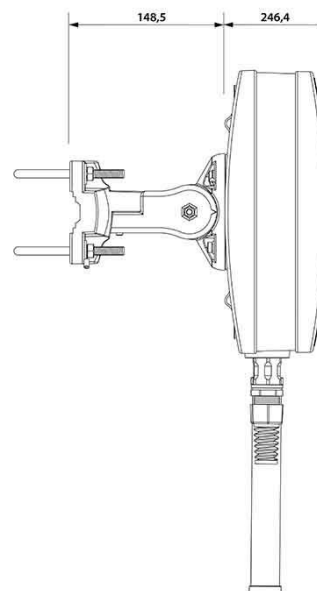

MATERIALS	ABS, aluminum, PTFE, Fiberglass
INGRESS PROTECTION	IP67
DIMENSIONS	272 x 276 x 96 mm 10.71 x 10.87 x 3.78 inch
WEIGHT	1.8 kg 3.97 lbs
OPERATING TEMPERATURE	From -40°C to 75°C From -40°F to 167°F

[RUT955 Datasheet](#)

[RUT955 User Manual](#)

[RUT955 Quick Start Guide](#)

DIMENSIONS

HEADQUARTER:

Wireless Instruments sp. z o.o.

ul. Kościuszki 27

52-116 Iwiny