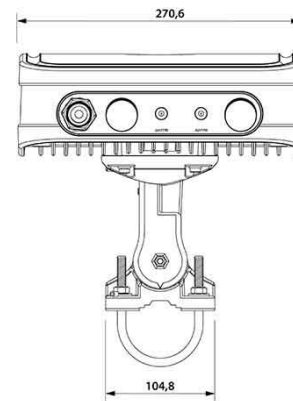

MATERIALS	ABS, aluminum, PTFE, Fiberglass
INGRESS PROTECTION	IP67
DIMENSIONS	272 x 276 x 96 mm 10.71 x 10.87 x 3.78 inch
WEIGHT	1.8 kg 3.97 lbs
OPERATING TEMPERATURE	From -40°C to 75°C From -40°F to 167°F

[RUT955 Datasheet](#)

[RUT955 User Manual](#)

[RUT955 Quick Start Guide](#)

DIMENSIONS

HEADQUARTER:

Wireless Instruments sp. z o.o.

ul. Kościuszki 27

52-116 Iwiny