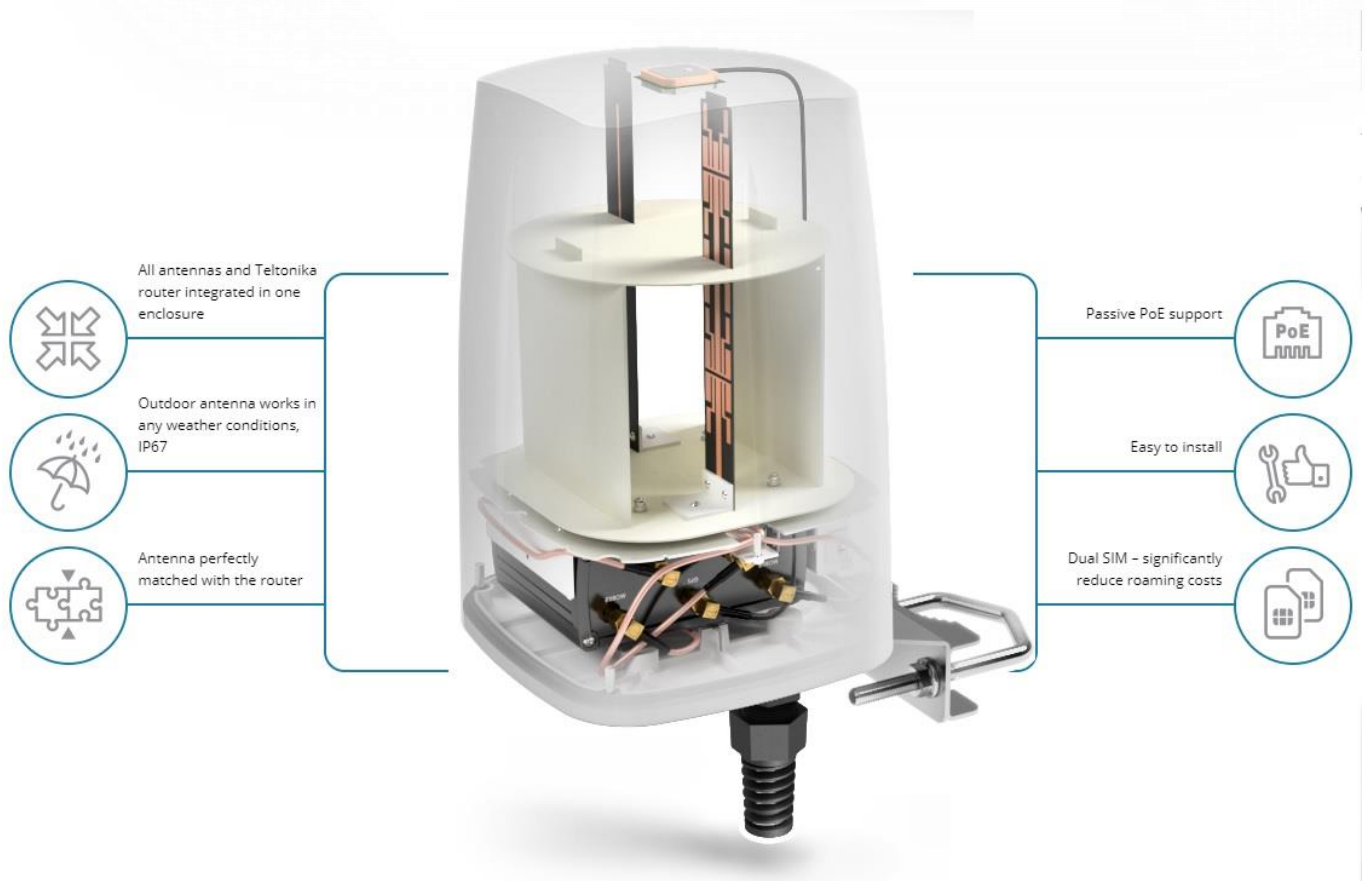

# QuSpot for RUT955

**INTEGRATED MULTI-BAND LTE OMNI ANTENNA + WIFI OMNI ANTENNA + GPS ANTENNA + PLACE TO INSTALL TELTONIKA RUT955 (ALL-IN-ONE)**

QuSpot omni LTE antenna for Teltonika RUT955 router is a perfect outdoor device for mobile and fixed installations like industrial, CCTV, hotspots, yachts, boats, campers, RV etc. It has embedded also omni Wi-Fi and GPS antenna. If you use RUT955 with QuSpot antenna, you get an integrated complete solution with embedded router and multi band antennas in one enclosure.

MATERIALS	ABS, aluminum, PTFE
INGRESS PROTECTION	IP67
DIMENSIONS	160 x 160 x 240 mm 6.3 x 6.3 x 9.45 inch
WEIGHT	1.5 kg 3.31 lbs
OPERATING TEMPERATURE	From -40°C to 75°C From -40°F to 167°F

## DEVICE SPECIFICATION

Industrial Ethernet to 4G LTE IoT gateway. Advanced VPN functionality, security and remote management capabilities makes TRB140 the best option for single device connectivity.

[RUT955 Datasheet](#)