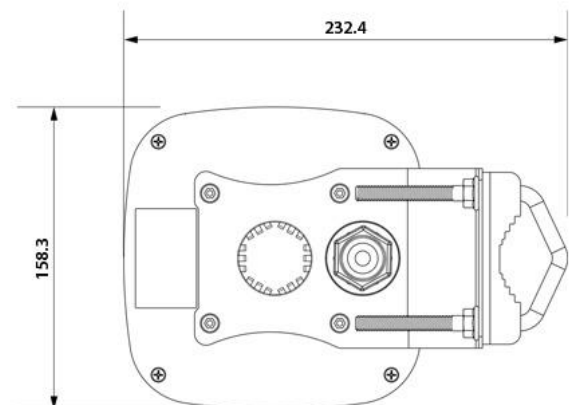

MATERIALS	ABS, aluminum, PTFE
INGRESS PROTECTION	IP67
DIMENSIONS	160 x 160 x 240 mm 6.3 x 6.3 x 9.45 inch
WEIGHT	1.5 kg 3.31 lbs
OPERATING TEMPERATURE	From -40°C to 75°C From -40°F to 167°F

## DEVICE SPECIFICATION

Industrial Ethernet to 4G LTE IoT gateway. Advanced VPN functionality, security and remote management capabilities makes TRB140 the best option for single device connectivity.

[RUT955 Datasheet](#)

## DIMENSIONS