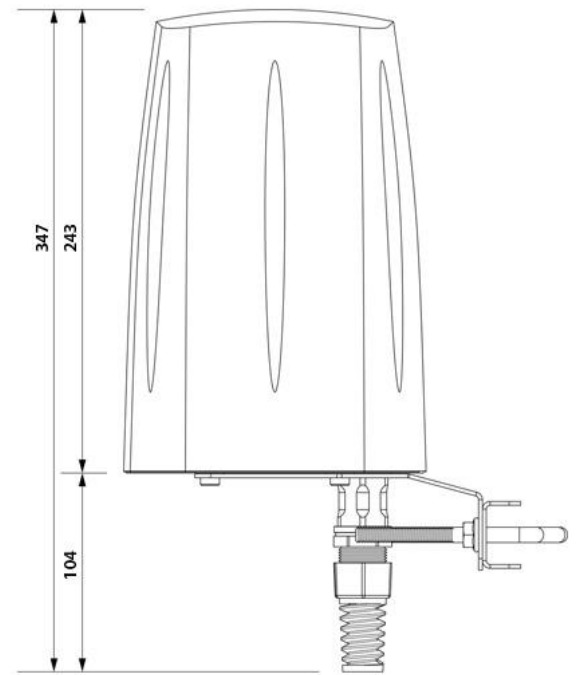

MATERIALS	ABS, aluminum, PTFE
INGRESS PROTECTION	IP67
DIMENSIONS	160 x 160 x 240 mm 6.3 x 6.3 x 9.45 inch
WEIGHT	1.5 kg 3.31 lbs
OPERATING TEMPERATURE	From -40°C to 75°C From -40°F to 167°F

## DIMENSIONS