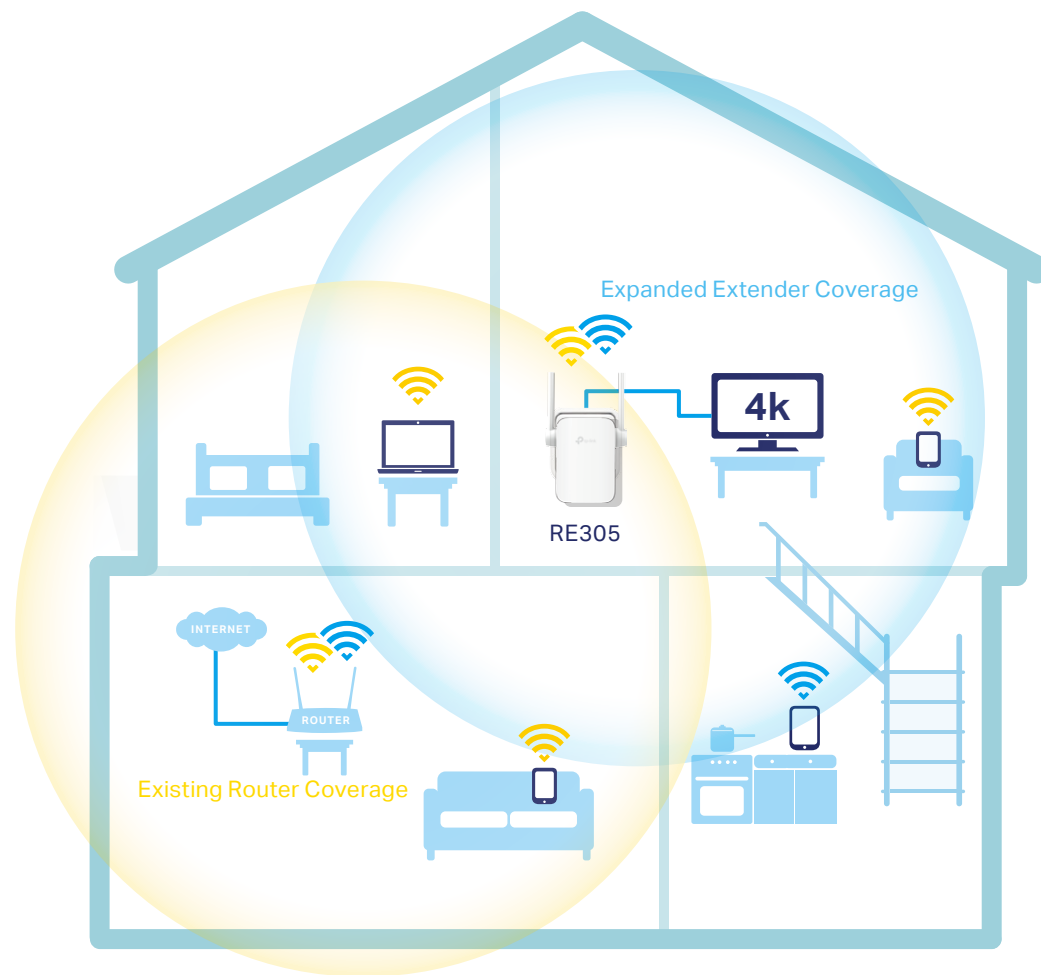

RE305 AC1200 Wi-Fi Range Extender

High-Speed Dual Band
Wi-Fi Extension

RE305

Intelligent Signal
Indicator Light

Access
Point Mode

Tether
App

Highlights

Extend Dual Band AC1200 for the Whole Home

The AC1200 Wi-Fi Range Extender connects to your router wirelessly, strengthening and expanding its signal into areas it can't reach on its own, achieving speeds of 300Mbps on the 2.4GHz band and 867Mbps on the 5GHz band.

Perfect Location at a Glimpse

An Intelligent Signal light helps you quickly find the best location to install the range extender.

Features

Ease of Use

- Intuitive Web UI – Ensures quick and simple installation without hassle
- Fast Encryption – One-touch WPA wireless security encryption with the WPS button
- Hassle-free Management with Tether App – Network management is made easy with the TP-Link Tether App, available on any Android or iOS device