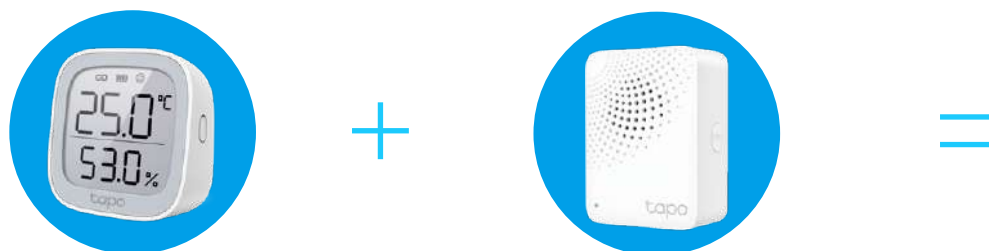

### Automate Your Appliances

Monitor and adjust your home's comfort level along with other Tapo devices.

For example, turn on a heater connected to Tapo smart plug automatically when the temperature in your home drops too low. Then switch it off when it's warm enough to save energy. Also works on appliances like fans, humidifiers and dehumidifiers.