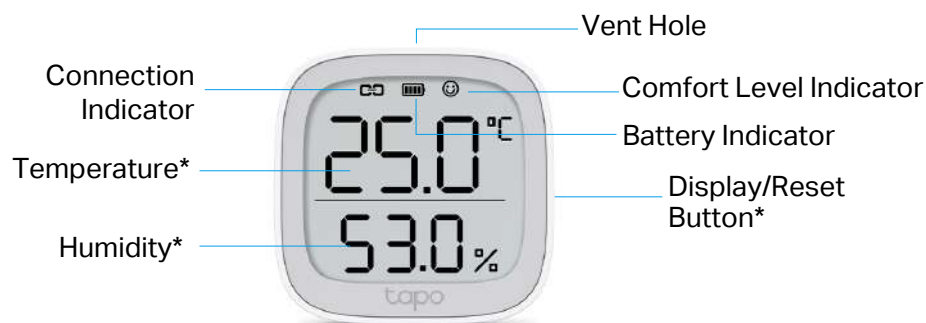

// Specifications

General

- Wireless: 868 MHz (EU version)¹; 922 MHz (US version)²
- Temperature Range: 0~50°C (32~122°F)³
- Humidity Range: 0%~99%RH
- Temperature Accuracy: ±0.3°C /±0.54°F;
  (Up to ±0.2°C/ ±0.32°F from 5°C - 60°C / 41°F - 140°F)
- Humidity Accuracy: ±3%RH;
  (Up to ±2%RH from 20%RH - 80%RH @ 25°C / 77°F)
- Refresh Rate: 2 Seconds
- Battery Life: 2 Years⁴

*Single press the side button to switch the temperature unit °C/ °F.
Double press the side button to switch display position of temperature and humidity..

Others

Package Contents:

Smart Monitor Tapo T315	3M Adhesive
Quick Start Guide	AAA Batteries × 2

- Certifications: FCC, CE, R-NZ, UKCA, RoHS, JRF, VCCI, NCC, RCM
- Operating Temperature: -20~60°C (-4~140°F)³
- Operating Humidity: 0%–99% RH
- Dimensions: 62 × 62 × 24.5 mm (2.4 × 2.4 × 1.0 in)

Note: Tapo Hub Required

¹ The specific working frequencies for the EU version are 863 MHz to 865 MHz and 868 MHz to 868.6 MHz.

² The specific working frequencies for the US version are 920.9 MHz to 923.3 MHz.

³ The screen only displays temperature from 0 to 50°C (32 to 122 °F). If the readings go outside the range, please check the temperature in the Tapo app.

⁴ Battery life estimates obtained through testing in a laboratory setting. Actual result may vary.

Note: Currently, Alexa can only be used to check temperature, not humidity.

Specifications are subject to change without notice. All brands and product names are trademarks or registered trademarks of their respective holders.

©2023 TP-Link