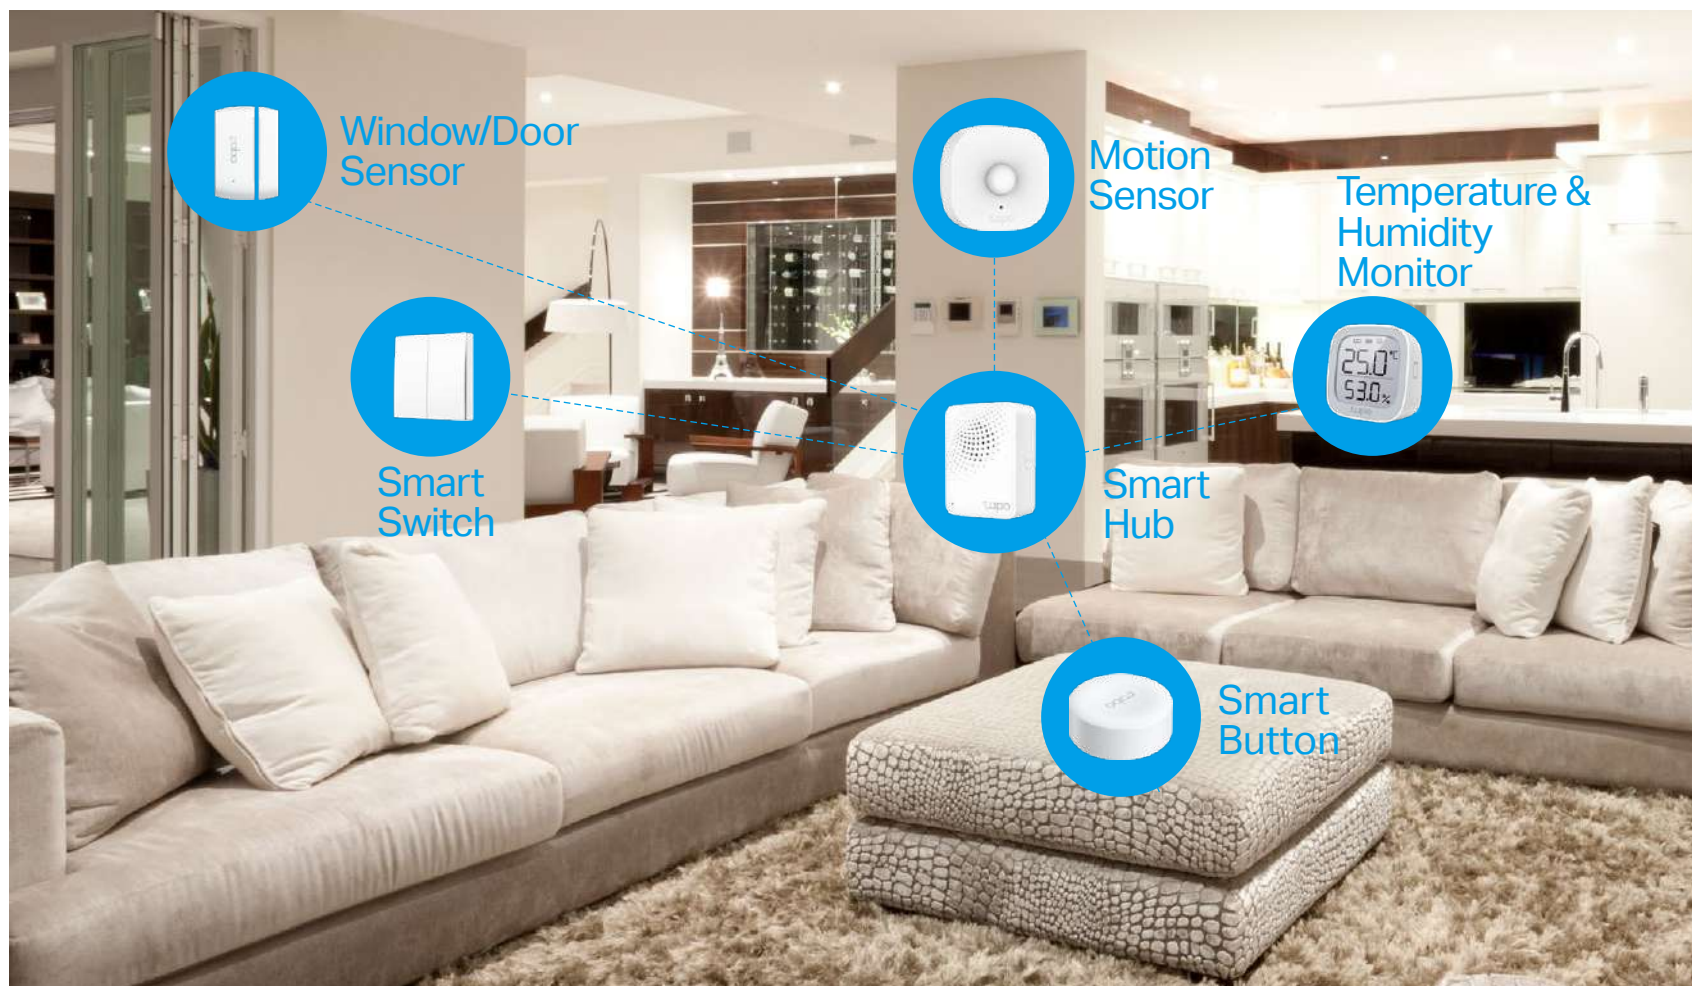

## // Tapo Smart Ecosystem

Tapo is the easy way to turn your home into a smart home. With the Tapo Hub as a bridge, Tapo Smart Sensor works with a wide range of Tapo accessories. So you can easily control and monitor your home from anywhere.

### E-ink Display, clear and sharp from any angle.

Features a 2.7" E-ink display that reads like real paper. No screen glare and daylight readable with a 180 degree viewing angle.

Comparison between an E-ink display and a backlit display.