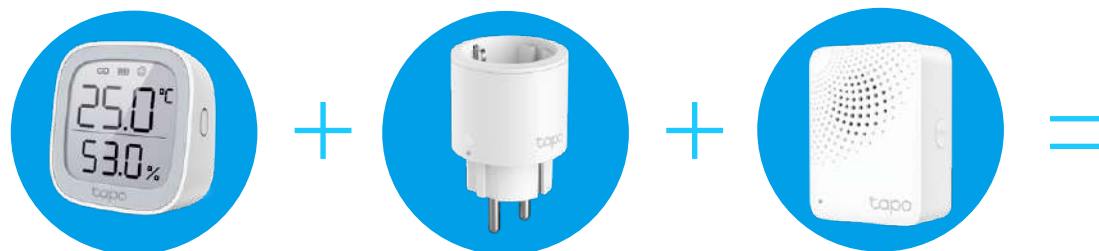

/ Highlight

Tapo T315

Tapo Smart Plug

Tapo Hub

Automate Your Appliances

Monitor and adjust your home's comfort level along with other Tapo devices.

For example, turn on a heater connected to Tapo smart plug automatically when the temperature in your home drops too low. Then switch it off when it's warm enough to save energy. Also works on appliances like fans, humidifiers and dehumidifiers.