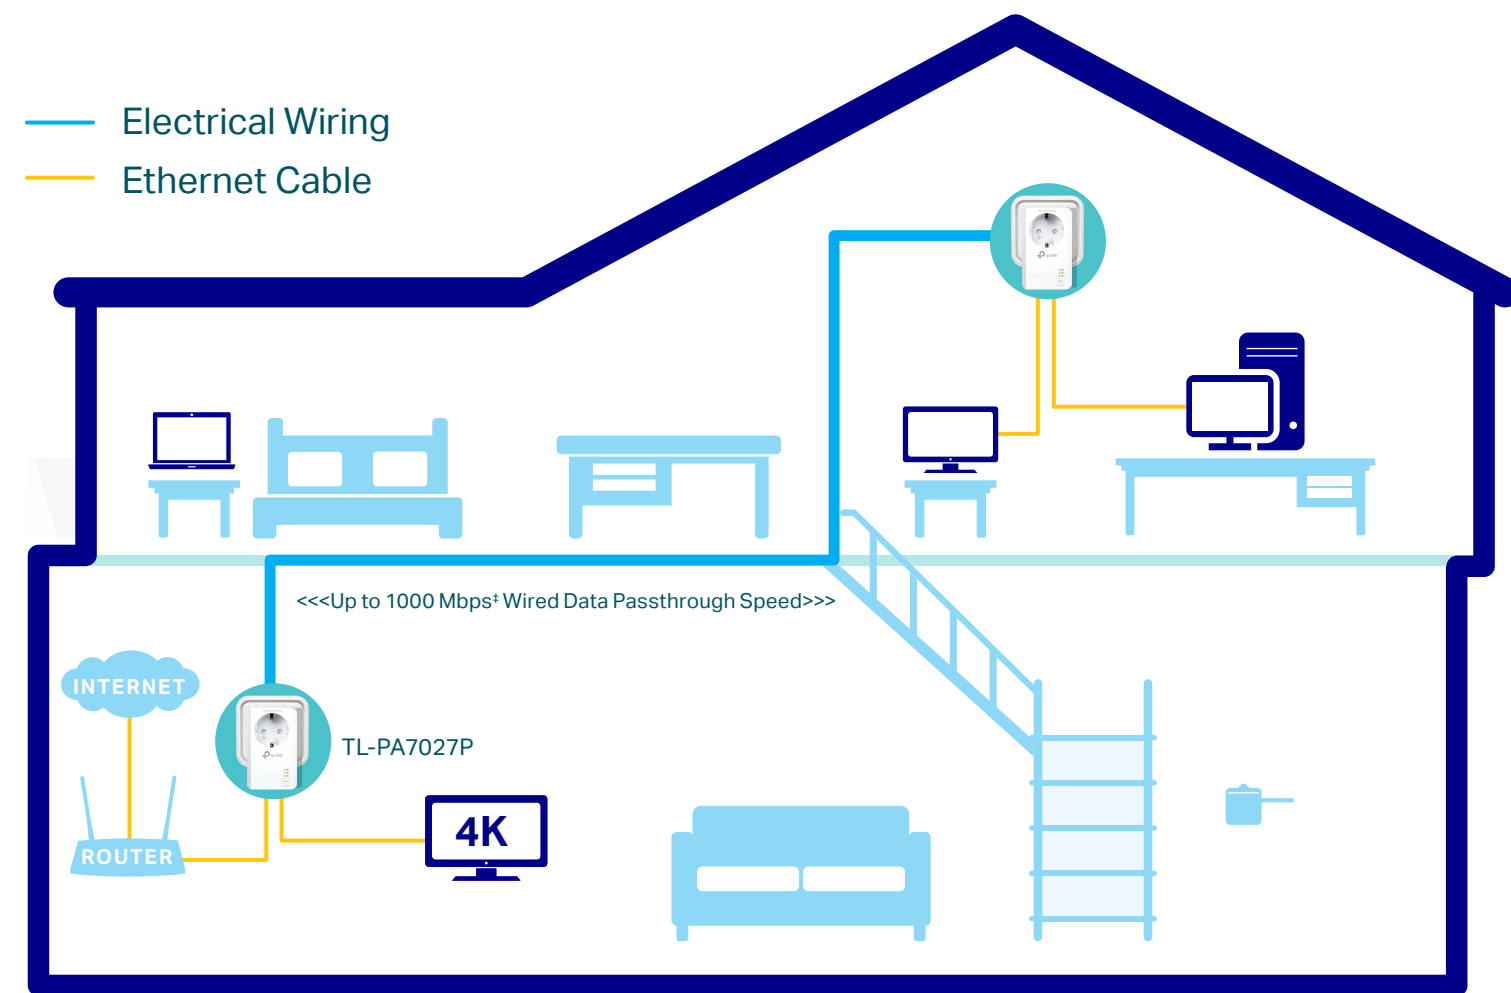

## Plug and Play

Powerline adapters and extenders must be deployed in a set of two or more, and be connected to the same electrical circuit.

## Compact Design

The ultra-compact design allows the adapter to be plugged into socket without blocking other sockets.

## Get Reliable Gigabit Network from Any Outlet

The AV1000 2-Port Gigabit Passthrough Powerline Starter Kit brings internet to any area with a power outlet using your home's electrical wiring.<sup>†</sup>

- No need for new wires or drilling
- Network passes through walls and floors