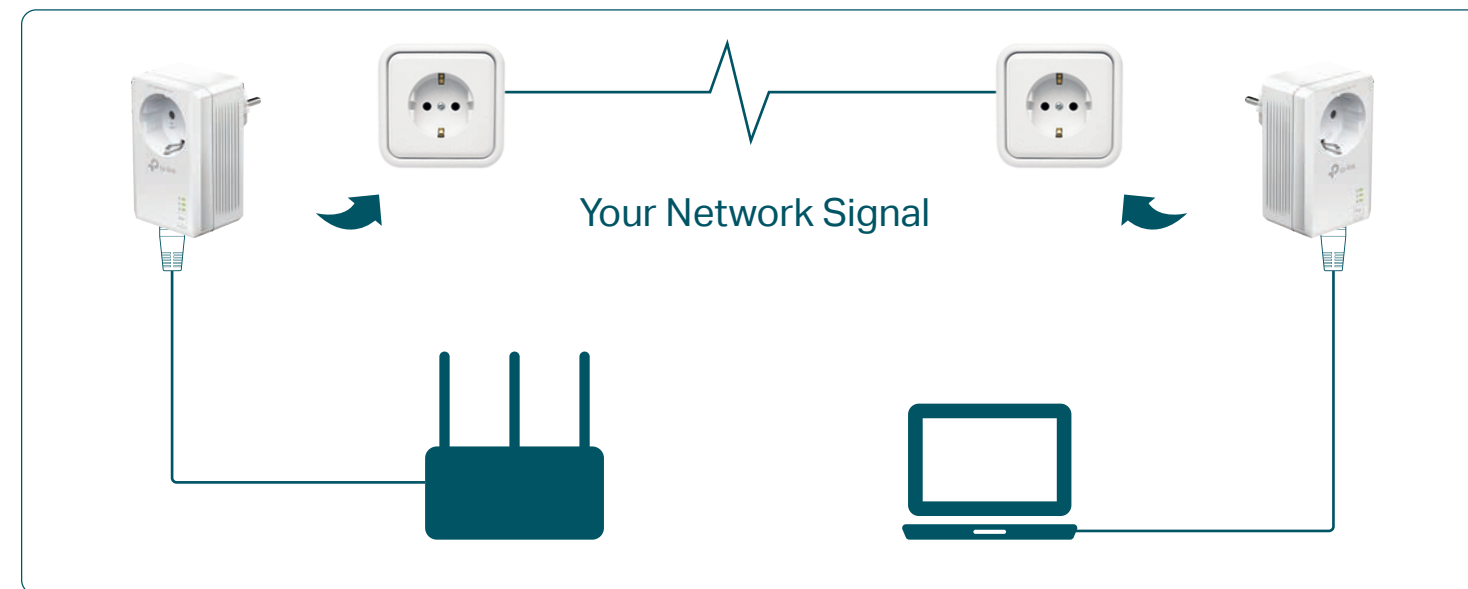

# AV1000 2-port Gigabit Passthrough Powerline Adapter

Extend Reliable Gigabit Network  
Using Existing Electrical Wiring

TL-PA7027P KIT

HomePlug AV2  
Standard Compliant

Two Gigabit  
Ethernet Ports

Power Saving<sup>s</sup>

## Plug and Play

Powerline adapters and extenders must be deployed in a set of two or more, and be connected to the same electrical circuit.

## Compact Design

The ultra-compact design allows the adapter to be plugged into socket without blocking other sockets.