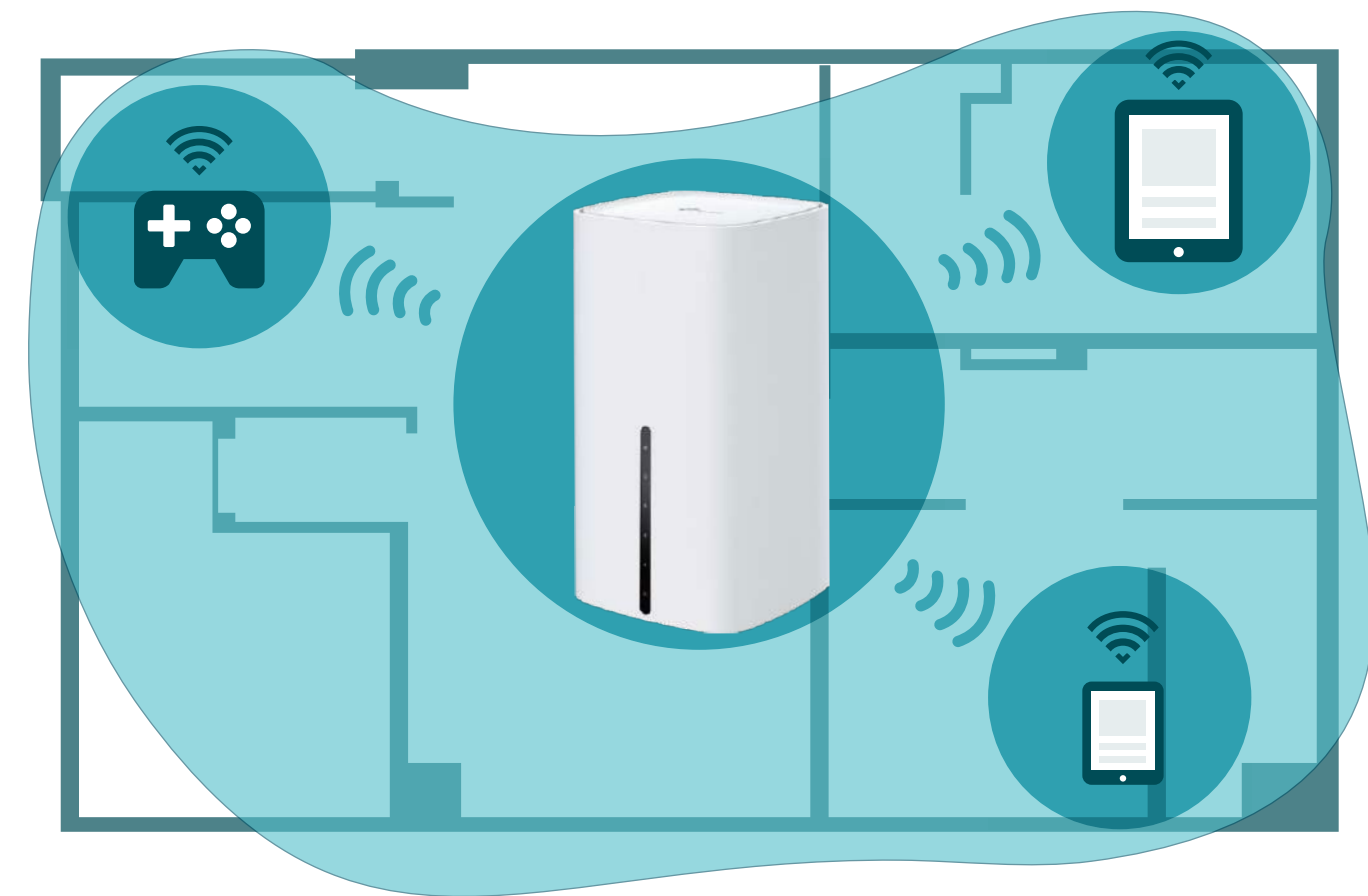

Maximum Network Coverage

Advanced 5G/LTE antennas make efficient and stable connections to every device. Power Amplifier and Low Noise Amplifier boost sending and receiving capabilities, creating a wide-coverage Wi-Fi network for your home.