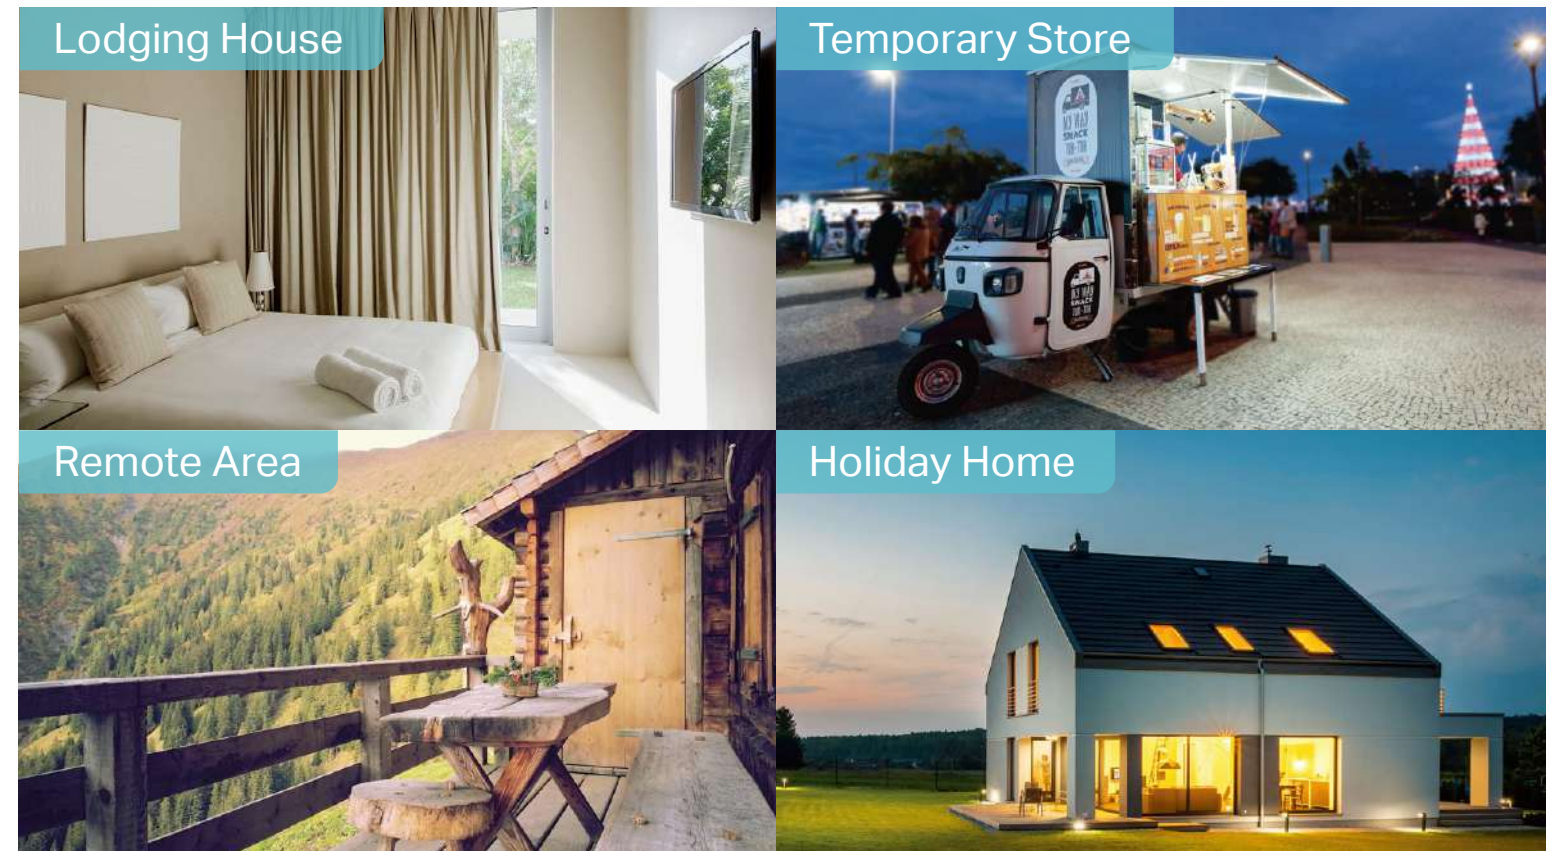

Enjoy unmatched convenience and versatility. Tested in the field for years to ensure universal compatibility with 8 5G/LTE antennas to deliver a smooth connection. Simply plug in a Nano SIM card and power on this elegant piece of technology to utilize fast and stable Wi-Fi, whether you're at home or working remote.