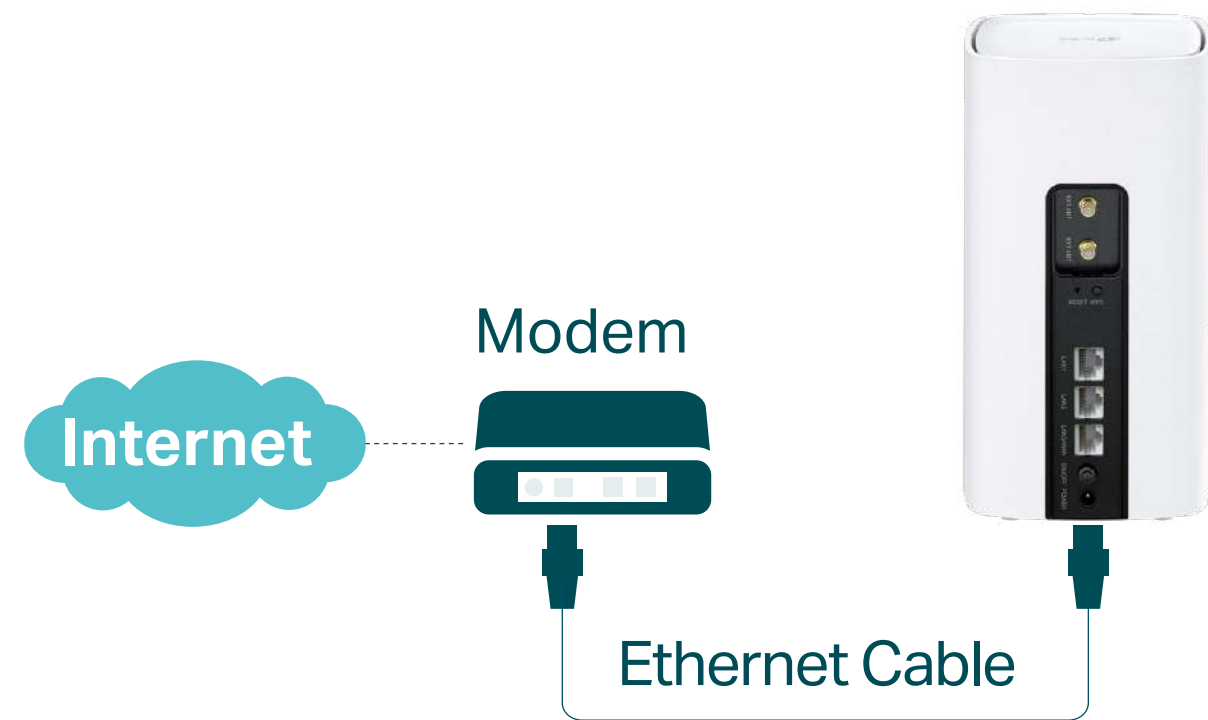

EasyMesh-Compatible Networking*

Mesh networking creates smooth, fast, stable roaming. Eliminate Wi-Fi dead zones, expand your network, and fill your entire home with high-speed Wi-Fi.

Highlights

Available WAN Connection

The gigabit WAN/LAN port enables NX200 to work as a traditional wireless router which is compatible with cable, fiber, and DSL modems. And when it's set as a wireless router, its 5G/LTE connection works as a backup to provide a sustained and reliable internet connection for you.