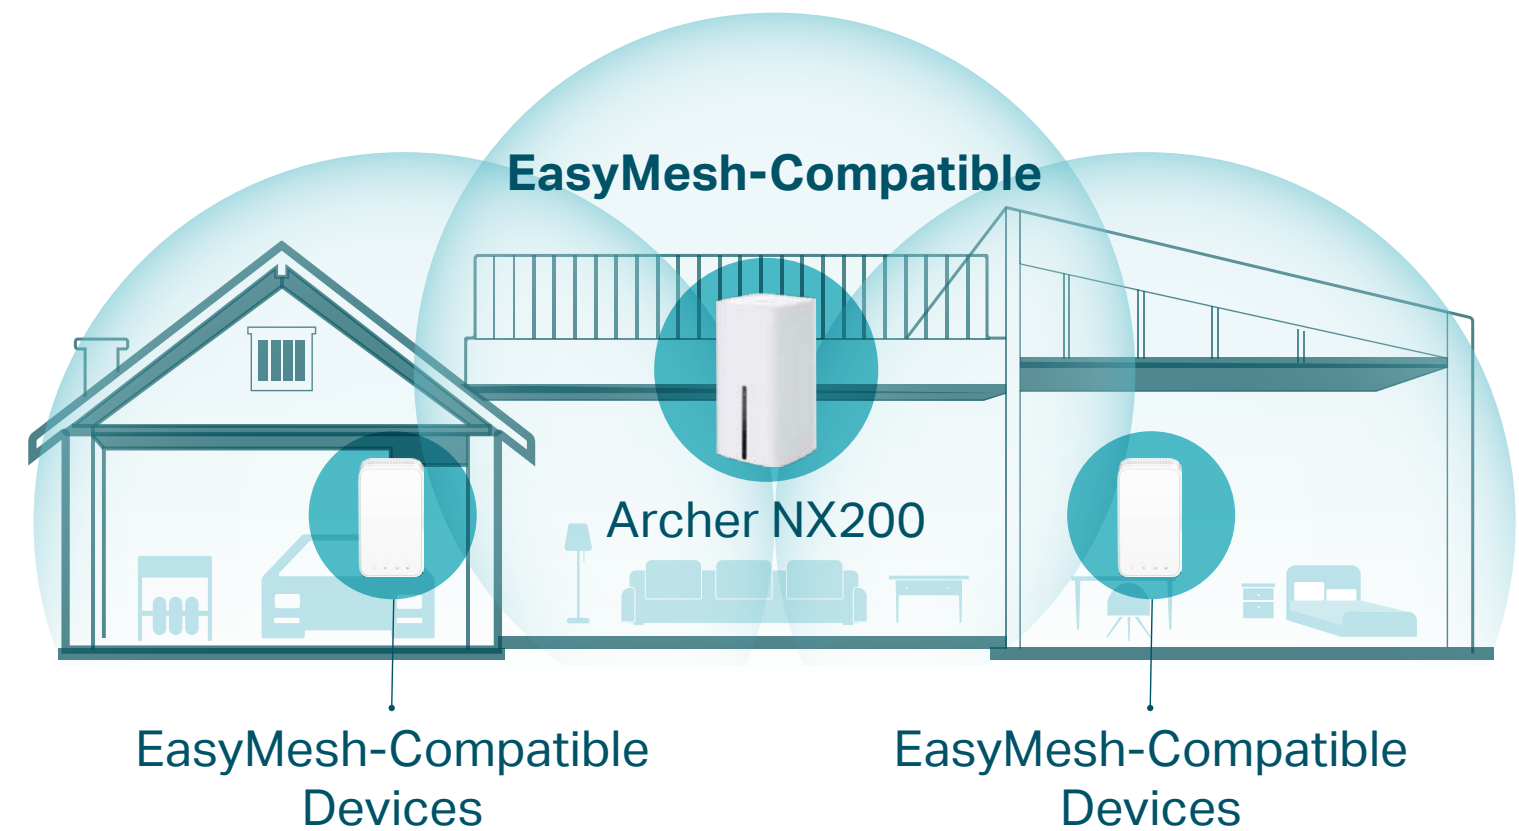

Enjoy unmatched convenience and versatility. Tested in the field for years to ensure universal compatibility with 8 5G/LTE antennas to deliver a smooth connection. Simply plug in a Nano SIM card and power on this elegant piece of technology to utilize fast and stable Wi-Fi, whether you're at home or working remote.

Highlights

AX1800 – Powerful Wi-Fi 6

Archer AX1800 brings you incredibly fast dual-band speeds up to 3× faster than the previous AC generation of Wi-Fi, perfect for vivid 8K/4K streaming, intense online gaming, and more.

EasyMesh-Compatible Networking*

Mesh networking creates smooth, fast, stable roaming. Eliminate Wi-Fi dead zones, expand your network, and fill your entire home with high-speed Wi-Fi.

Highlights

Available WAN Connection

The gigabit WAN/LAN port enables NX200 to work as a traditional wireless router which is compatible with cable, fiber, and DSL modems. And when it's set as a wireless router, its 5G/LTE connection works as a backup to provide a sustained and reliable internet connection for you.