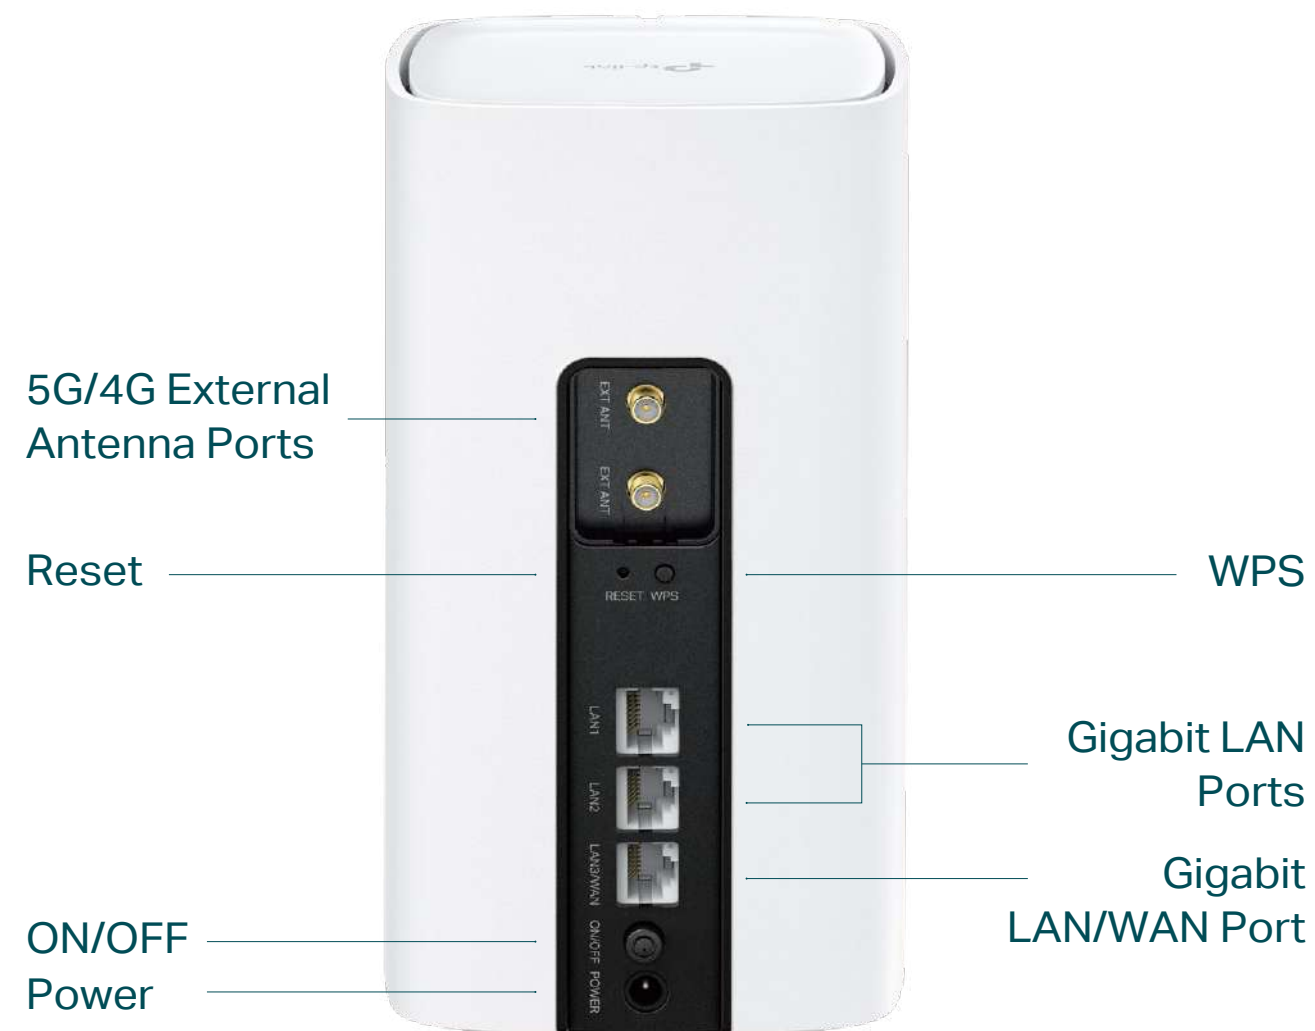

Ease of Use

- **Intuitive Web UI** – Ensures quick and simple installation without hassle
- **Fast Encryption** – One-touch WPA wireless security encryption with the WPS button
- **Wi-Fi On/Off** – Conveniently turn on or off wireless radios as required
- **Hassle-free Management with Tether App** – Network management is made easy with the TP-Link Tether App, available on any Android and iOS device
- **Online Upgrade** – Keeps you informed of the latest firmware and allows online upgrade on the web UI

Security

- **Guest Network** – Keeps your main network secure by creating a separate network for friends and visitors
- **Access Control** – Establishes a whitelist or blacklist to allow or restrict certain devices to access the internet
- **Parental Controls** – Restrict internet access time and contents for your children's devices
- **Encryptions for Secure Network** – WPA, WPA2, and WPA3 encryptions provide active protection against security threats

Specifications

Hardware

- Interface: 2×Gigabit LAN Ports, 1×Gigabit LAN/WAN Port, 1×Nano SIM Card Slot, 2×SMA ports for 5G External Antennas, 1×Power port
- Buttons: Wi-Fi/RESET Button, Power Button, WPS Button
- Antennas: 2×Internal Wi-Fi Antennas, 8×Internal NR/LTE Antennas
- External Power Supply: 12V/2A
- Dimensions (W x D x H): 3.9 x 3.9 x 7.5 in (99 x 99x 190 mm)