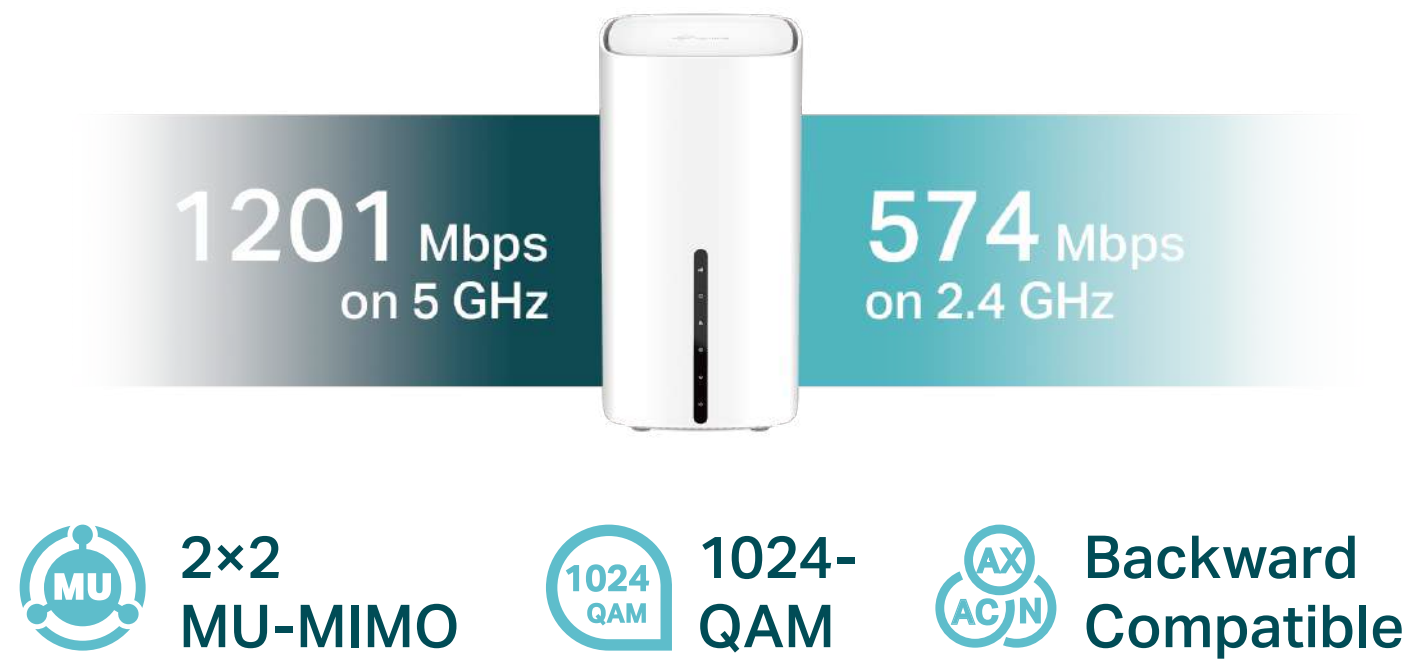

Highlights

AX1800 – Powerful Wi-Fi 6

Archer AX1800 brings you incredibly fast dual-band speeds up to 3× faster than the previous AC generation of Wi-Fi, perfect for vivid 8K/4K streaming, intense online gaming, and more.