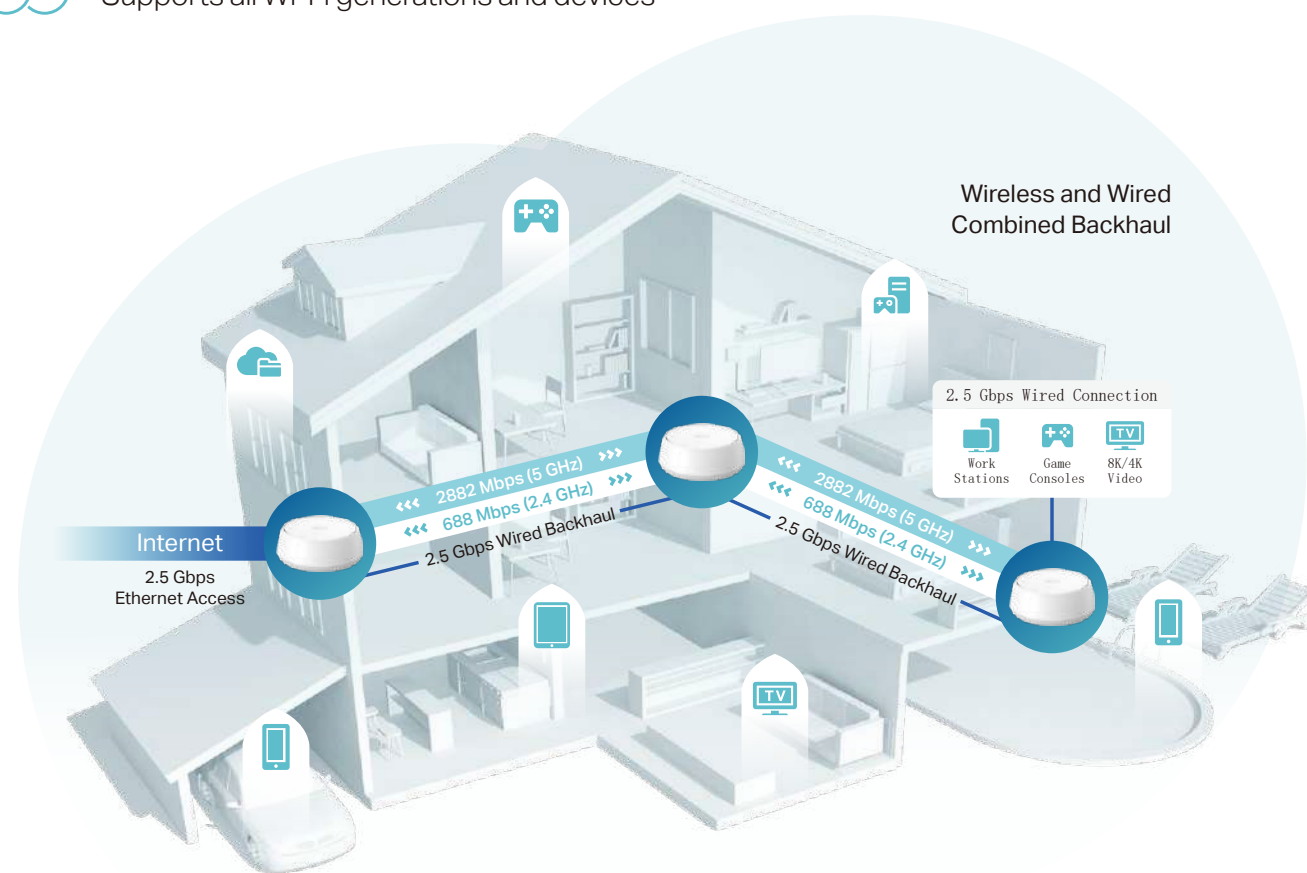

Highlights

A True Whole Home Multi-Gigabit Mesh Wi-Fi

A True Whole Home Multi-Gigabit Mesh Wi-Fi

Deco BE25 supports both wireless and wired backhaul connections simultaneously. With MLO technology, it significantly improves overall throughput, reduces latency, and delivers broader coverage with more stable and reliable connections.

Backwards Compatible
Supports all Wi-Fi generations and devices**