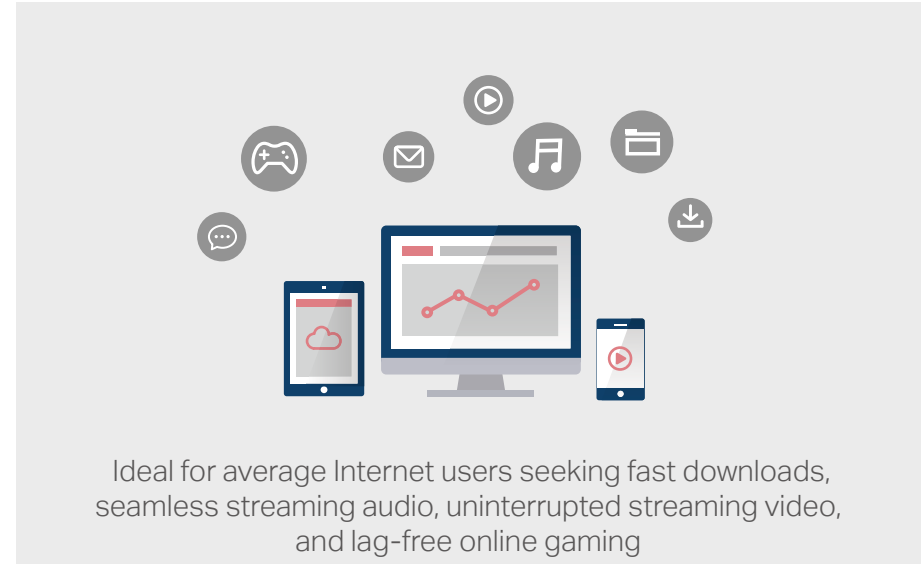

AC1300 Whole Home Mesh Wi-Fi System

Model: Halo H30G

Seamless Coverage up to
3500 ft² | **320** m²

// Highlights

- One Unified Network - Run a single home network with one Wi-Fi name and password
- Connect up to 100 Devices - Handle traffic even in high-density networks, delivering fast connections†
- Gigabit Ports - 2× Gigabit ports per Halo unit for lightning-fast wired connections
- Easy App Control - Use the MERCUSYS App to quickly set up and manage your Wi-Fi

*The actual product may vary from the image

// Applications

Ideal for large homes with multiple rooms and multiple users

Ideal for average Internet users seeking fast downloads, seamless streaming audio, uninterrupted streaming video, and lag-free online gaming