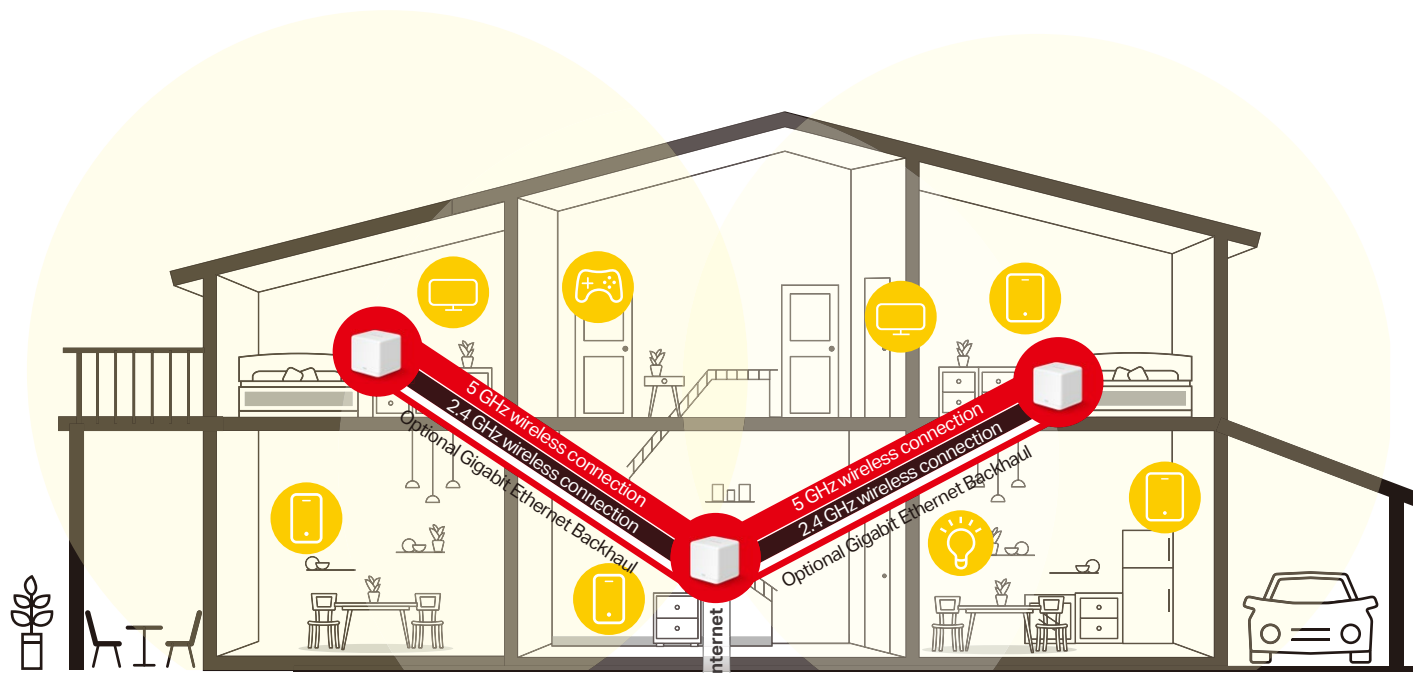

Halo works as a unified system to guarantee a strong Wi-Fi signal in every corner of your home. Mercusys Mesh Technology provides an incredibly fast and stable user experience when you walk around your home. Interruption and buffering will be a thing of the past.

Signals Never Drop

Seamless roaming intelligently connects devices to the Halo with the strongest signal and highest capacity. And Smart Connect helps to choose the best available band for each device. No more sudden signal drops or lagging Wi-Fi when you're roaming at home.†

Non-Stop Entertainment

Halo H30G harnesses the power of three separate AC1300 units, delivering whole home seamless Wi-Fi for up to 100 devices. This ensures Halo keeps your phones, computers, and other IoT devices connected and operating at peak performance.

Maximum Coverage with Beamforming

Halo H30G supports Beamforming technology to detect devices, even if they are far-away or low-powered, and concentrate wireless signal strength towards them, making your connection more stable.