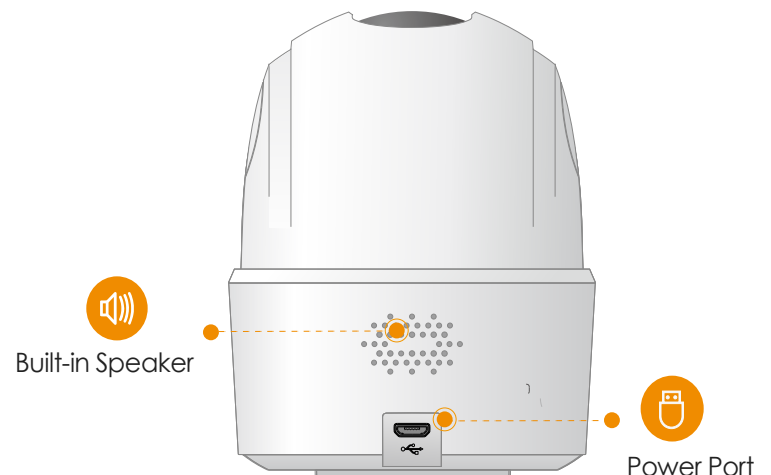

Back View

Specifications

Camera

1/3" Progressive CMOS
5MP(2688 x 1664)
Night Vision: 10m(33ft) Distance
3.6mm Fixed Lens
Field of View : 87° (H), 48° (V), 108° (D)
355° Pan & -5~80° Tilt

Video & Audio

Video Compression : H.265/H.264
Up to 25/30fps Frame Rate
Digital Zoom
Two-way Audio

Notice Management

Motion Detection
Human Detection
Configurable Region
Abnormal Sound Alarm

Network

Wi-Fi:IEEE802.11b/g/n/ax,Wi-Fi 6,50m Open Field
Imou App: iOS, Android
onvif

Auxiliary Interface

Micro SD Card Slot (up to 512GB)
Built-in Mic & Speaker
Reset Button

General

DC 5V1A Power Supply
Power Consumption:< 3.31W
Working Environment:-10° C~+45° C, Less Than 95%RH
Dimensions (L x W x H):
77.4 mm x 77.4 mm x 108.1mm (3.05 x 3.05 x 4.26 inch)
Weight: 201g (0.44lb)
CE

What's in the box

- 1x Camera
- 1x Quick Start Guide
- 1x Power Adapter
- 1x Power Cable
- 1x Screw Package
- 1x Mounting Plate
- 1x Installation Position Map