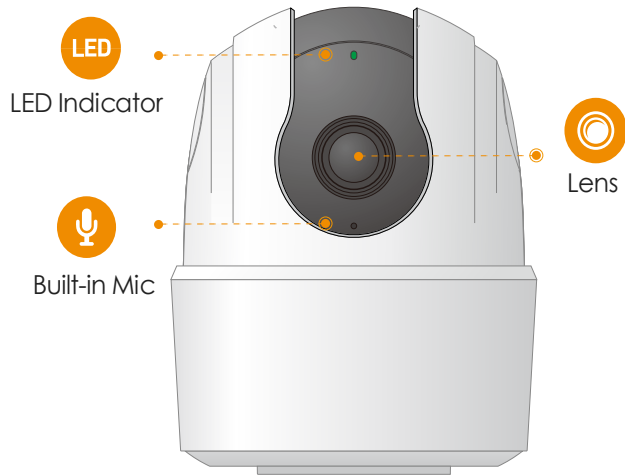

imou

Ranger 2C 5MP_(-H2)

5MP H.265 Wi-Fi Pan & Tilt Camera

With 5MP QHD live monitoring and 0~355° pan & -5~80° tilt features, Ranger 2C 5MP ensures every corner of your home completely covered. Human Detection quickly finds human targets in images and immediately sends a notification to you. Privacy Mode helps protect your personal privacy when you are home, and Smart Tracking function lets the camera follows moving objects when it detects motion.

Diversified Storage

Supports NVR, Cloud Storage or Micro SD card (up to 512GB)

Two-way Talk

Communicate with family and pets easily

Stay close with what you care

With Cloud service, you will have access to what you care as long as Internet is available. You can record daily or motion videos on Cloud and playback anytime anywhere.

Front View

Back View

Specifications

Camera

1/3" Progressive CMOS
 5MP(2688 x 1664)
 Night Vision: 10m(33ft) Distance
 3.6mm Fixed Lens
 Field of View : 87° (H), 48° (V), 108° (D)
 355° Pan & -5~80° Tilt

Video & Audio

Auxiliary Interface

Micro SD Card Slot (up to 512GB)
 Built-in Mic & Speaker
 Reset Button

General

DC 5V1A Power Supply
 Power Consumption:< 3.31W
 Working Environment:-10° C~+45° C, Less Than 95%RH
 Dimensions (L x W x H):
 77.4 mm x 77.4 mm x 108.1mm (3.05 x 3.05 x 4.26 inch)
 Weight: 201g (0.44lb)
 CE