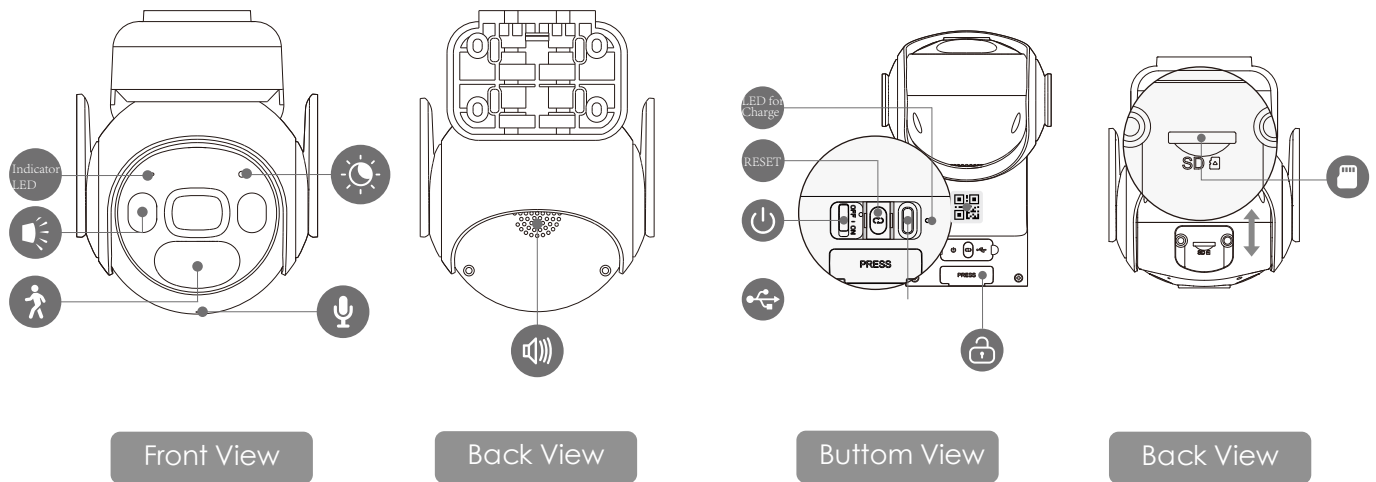

Specifications

Camera

1/2.8" Progressive CMOS
3MP(2304*1296)
Night Vision: 20m(65ft) Distance
3.6mm Fixed Lens
Field of View: 3.6mm: 88° (H), 45° (V), 107° (D)
(330° Pan, 90° Tilt)
15000mAh Rechargeable Battery

Video & Audio

Video Compression : H.265/H.264
Up to 15fps Frame Rate
8x Digital Zoom
Two-way Audio

Notice Management

Motion Detection
Human Detection
Configurable Region
Performance mode

Storage

Local Storage: SD Card (Up to 256GB)
Cloud Storage: Imou Subscription Plan
Record, view, and save events in your Imou app with a 31 day trial of the Imou Subscription Plan.

Network

Wi-Fi:IEEE802.11b/g/n,50m Open Field
Imou App: iOS, Android

Auxiliary Interface

Built-in Mic & Speaker
Power on / off Button
Reset Button
Micro SD Card Slot (up to 256GB)

General

Material: Plastic
DC 5V 2A Power / Imou Solar Panel Supply
Power Consumption:<3.5W
Operating Temperature:-20°C~+50°C, Less Than 95%RH(-4°F~122°F)
Charging Temperature:-0°C~+45°C (32°F~112°F)
Camera Dimensions: 177*110*142 mm (6.97*4.33*5.59 inch)
Camera Weight: 718g (1.58 lb)
CE, UKCA, WWA

What's in the box

- 1x Camera
- 1x Power Cable(1m)
- 1x Mounting Template
- 4x Screws
- 1x Quick Start Guide
- 1x Mounting Bracket
- 4x Expansion Screw