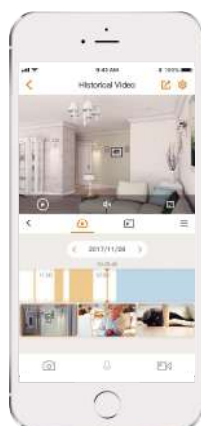

Smart Tracking

Automatically tracks moving objects

Stay close with what you care

With Cloud service, you will have access to what you care as long as Internet is available. You can record daily or motion videos on Cloud and play back anytime anywhere.

<http://www.imoulife.com>