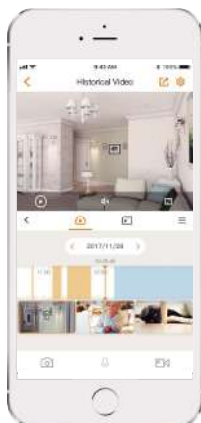

Wi-Fi Connection

IEEE802.11b/g/n/ax(2.4 GHz) support Wi-Fi 6

Stay close with what you care

With Cloud service, you will have access to what you care as long as Internet is available. You can record daily or motion videos on Cloud and play back anytime anywhere.