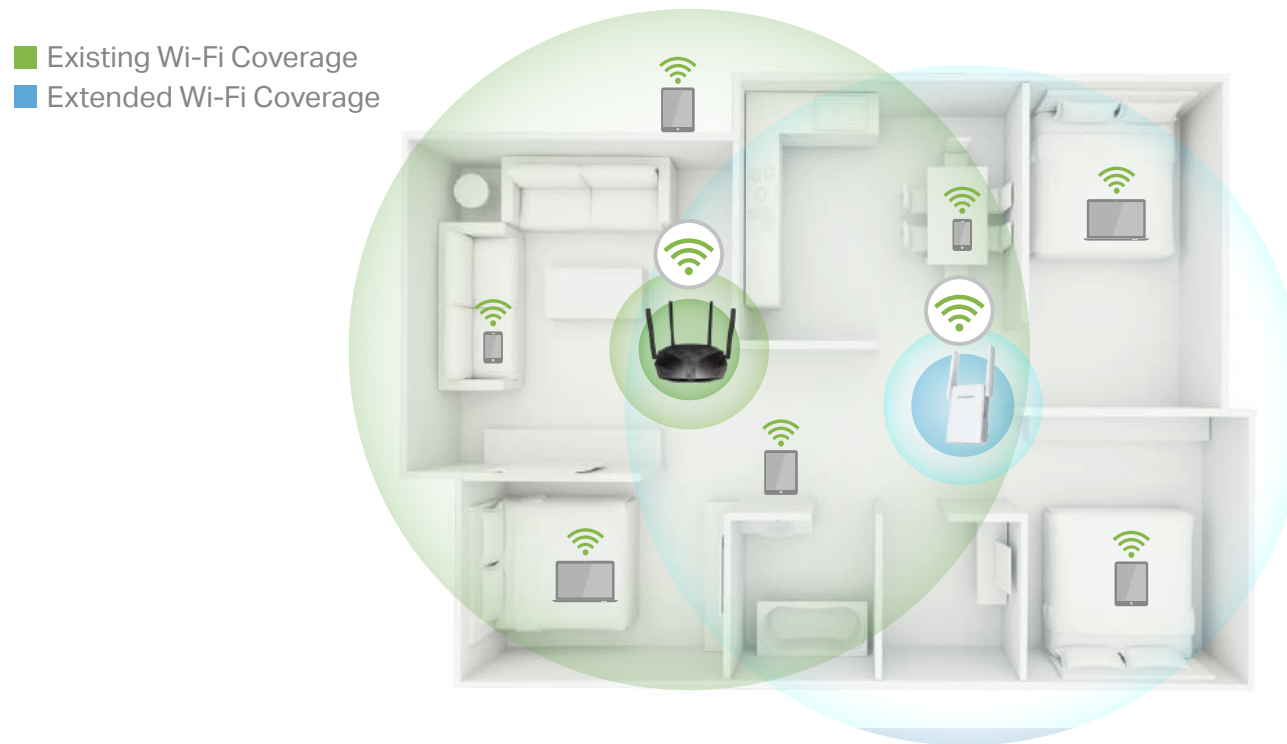

AX1800 Wi-Fi 6 Range Extender

Model: ME70X

// Highlights

- 1800 Mbps Dual Band WiFi 6 — 1201 Mbps on 5 GHz and 574 Mbps on 2.4 GHz, ideal for 4K streaming and online gaming
- Eliminate WiFi Dead Zones — Two Adjustable High-Gain Antennas boost WiFi signal and create a stable Wi-Fi connection
- Easy One-Touch Setup — Simply press the WPS button to expand your Wi-Fi coverage in seconds
- Built-In Access Point Mode — Connect your wired internet connection to the ME70X via Ethernet cable to turn it into a dual band Wi-Fi access point

1800 Mbps
Dual Band WiFi 6

Eliminates Wi-Fi
Dead-Zones

Easy One-Touch
Setup

Built-In Access
Point Mode

// Boost Your Network with Faster Wi-Fi 6

Armed with Wi-Fi 6, ME70X range extender with adjustable high-gain antennas easily expands your Wi-Fi router's coverage, letting you finally eliminate Wi-Fi dead zones from your home. Enjoy the high speed expansion Wi-Fi wherever you need.

// Connections

The ME70X boosts your existing Wi-Fi range and delivers fast wireless speed in hard-to-reach area, providing reliable connections for smartphones, tablets, laptops and other wireless-enabled devices.

// Specifications

Physical Specifications

- Port: Gigabit Ethernet Port
- Button: RESET/WPS Button
- Antennas: 2 External Antennas
- Power Consumption: 13 W
- Dimensions (L x W x H):
138.6*100.3*68.4 mm