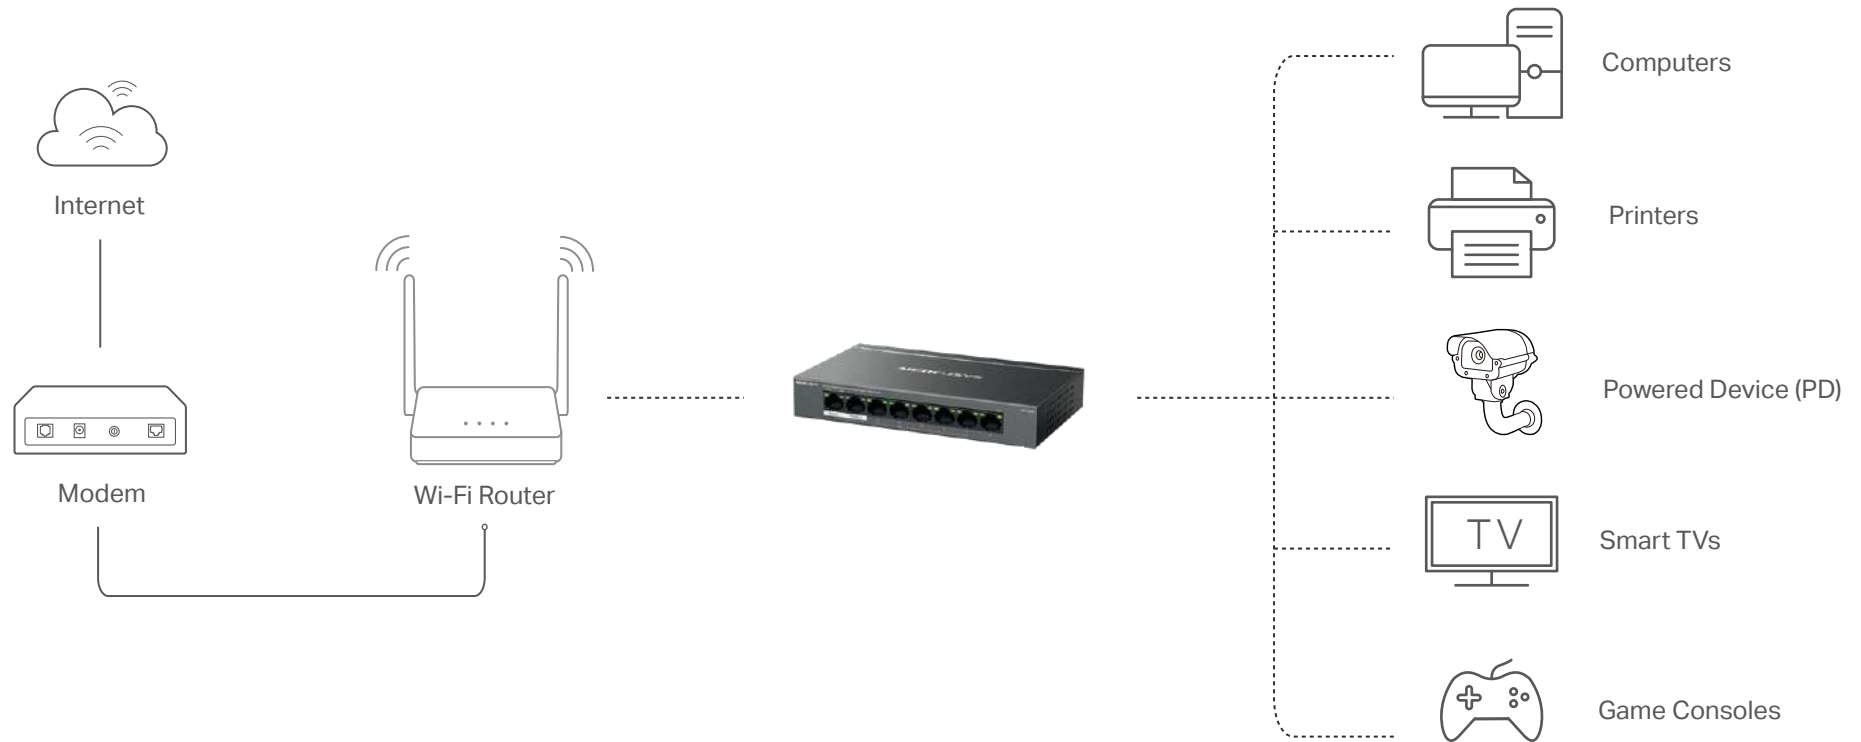

8-Port Gigabit Desktop Switch with 7-Port PoE+

Model: MS108GP

// Highlights

- 8× 10/100/1000 Mbps RJ45 ports
- With 7 PoE+ ports, transfers data and power on one single cable
- Support PoE Power up to 30 W for each PoE port and 65 W for all PoE ports*
- Increases PoE transmission distance to 250 m by Extend Mode*
- One click to divide traffic for specific ports for stability and security
- Works with IEEE 802.3af/at compliant PDs
- Allows for efficient heat dissipation and long network life
- Simple to use and saves time and effort

// Connections

Network deployment made simple with Power over Ethernet.

// Specifications

Product Picture	
Model	MS108GP
Standards	IEEE 802.3i, IEEE 802.3u, IEEE 802.3ab, IEEE 802.3x
Interface	8× 10/100/1000 Mbps RJ45 ports
Network Media (Cable)	10BASE-T:2-pair UTP/STP (≤100m) of Cat. 3 or above 100BASE-TX:2-pair UTP/STP (≤100m) of Cat. 5 or above 1000BASE-T:4-pair UTP/STP (≤100m) of Cat. 5e or above
PoE	PoE Standard: compatible with 802.3af/at PDs PoE Port 1–7, up to 30 W per port PoE Power Budget 65 W*
Auto-Negotiation	YES
Auto MDI/MDIX	YES
PoE Power on RJ45	Power+: pin 3 & pin 6 Power -: pin 1 & pin 2
Max Power Consumption	5.07W (22/50 Hz, no PD connected) 77.33W (220/50 Hz, with 65W PD connected)
Max Heat Dissipation	17.238 BTU/h (no PD connected) 262.922 BTU/h (with 65 W PD connected)
Forwarding Mode	Store and Forward
Switch Capacity	16 Gbps
MAC Address Table	8k, Auto-learning, Auto-aging
Extend Mode	YES
Isolation Mode	YES
Flow Control	YES
Fanless	YES
LED	Power, Link/Act, PoE Status
Dimensions	171*98*27mm (6.7*3.9*1.1 in)
Certification	CE, RoHS
Environment	Operating Temperature: 0°C to 40°C (32°F to 104°F) Storage Temperature: -40°C to 70°C (-40°F to 158°F) Operating Humidity: 10% to 90% RH, non-condensing Storage Humidity: 5% to 95% RH, non-condensing