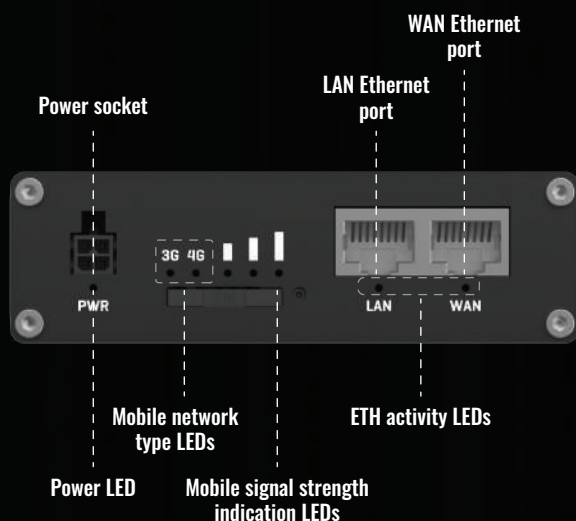

SOFTWARE

Operating system	RutOS (OpenWrt based Linux OS)
Mobile features	Multiple PDN, Auto APN, Band lock, Operator black/white list, Data/SMS limits
Network protocols	TCP, UDP, IPv4, IPv6, ICMP, NTP, DNS, HTTP, HTTPS, SFTP, FTP, SMTP, SSL/TLS, ARP, VRRP, PPP, PPPoE, UPNP, SSH, DHCP, Telnet, SMPP, SMNP, MQTT, Wake On Lan (WOL)
Network	Failover (Network backup), VLAN, QoS, Load Balancing
VPN and tunneling	OpenVPN, IPsec, GRE, PPTP, L2TP, Stunnel, DMVPN, SSTP, ZeroTier, WireGuard, Tinc, Tailscale
Monitoring and Management	WEB UI, CLI, SSH, CALL, SMS, TR-069, SNMP, JSON-RPC, MQTT, MODBUS, RMS
Connection monitoring	Ping Reboot, Wget reboot, Periodic Reboot, LCP and ICMP for link inspection
Cloud solutions	RMS, FOTA, Azure IoT Hub, Cloud of Things, Cumulocity, ThingWorx
SMS features	SMS status, SMS configuration, send/read SMS via HTTP POST/GET, EMAIL to SMS, SMS to EMAIL, SMS to HTTP, SMS to SMS, scheduled SMS, SMS autoreply, SMPP
Services	DDNS, VRRP, Wake On Lan (WOL), WEB filter, UPNP

FRONT VIEW