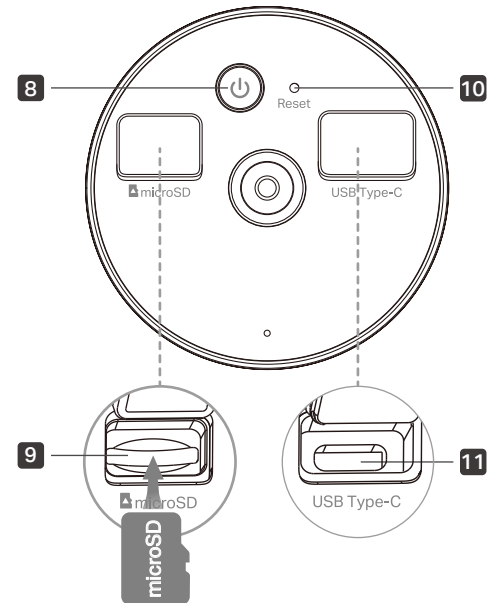

General	Storage Humidity	5%~90% RH, Non-condensing
	Charging Temperature	0°C ~ 45°C (32 °F ~ 113 °F)
	Dimensions	Camera Dimensions: D60 mm*89 mm (D2.36 in. * 3.5 in.)
	Weight	230 g
	Screw Size	 <p>Depth of Phillips: 0.91~1.43mm</p>
Package Contents	<p> Tapo C410 × 1 Camera Bracket × 1 USB Adapter × 1 USB Adapter Cable × 1 Screws and Anchors × 3 Mounting Template × 1 Quick Start Guide × 1 </p>	

// Appearance

Front

Side

Back

- 1** Spotlights
- 2** Light Sensor
- 3** Motion Sensor
- 4** Microphone
- 5** Lens
- 6** Status LED
- 7** Speaker

- 8** Power Button Press and hold for about 3 seconds to turn on/off the camera.
- 9** microSD Card Slot
- 10** Reset Button Use a pin to press and hold for at least 5 seconds to reset the camera to factory default settings.
- 11** USB Type-C Charging Port