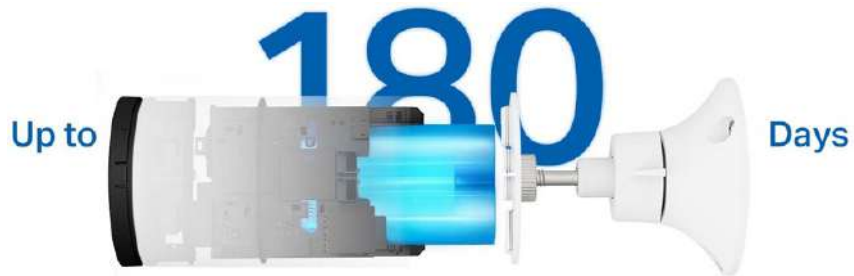

2K
Resolution

Smart Wire-Free Indoor/Outdoor Security Camera

Tapo C410

 **Color Night Vision**

Up to 180-Day
Battery Life†

Free AI
Detection

Local microSD Storage
(Up to 512 GB)‡

works with **amazon alexa**

works with **Google Home**

// Highlight

Add Security to Your Home. Wherever. Whenever.

Enjoy flexible placement indoors or out with the camera's wire-free design, freeing you from being restricted to an outlet. Get all-round protection with a high-quality 2K live view, displaying vivid colors even at night.

// Highlight

Enduring Power for Continuous Security

With its built-in 6400 mAh rechargeable battery, the Tapo C410 reduces the frequency of recharges, providing up to 180 days of uninterrupted performance on a single charge.†

// Highlight

Crisp Clear Details with 2K Clarity

Captures more details and delivers high-definition pictures with a 2304×1296 px resolution.

Full-Color View, Day and Night

Enhances your security by revealing brighter, color images and vivid details with built-in spotlights even at night.