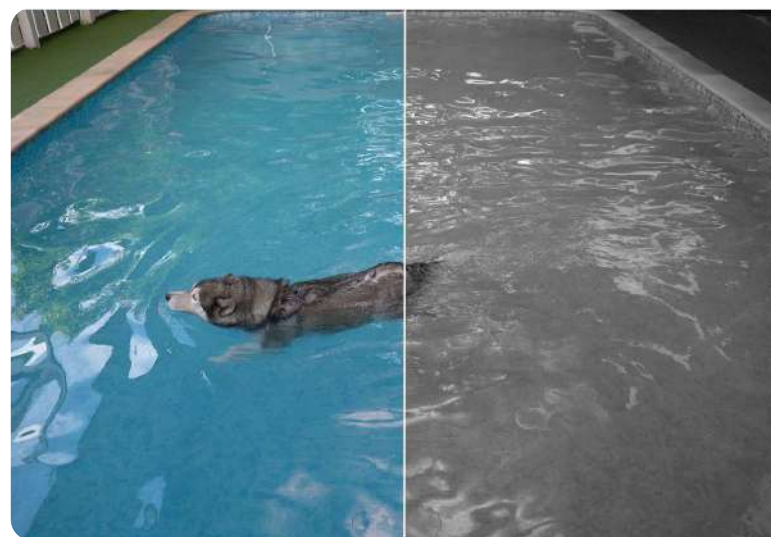

// Highlight

Crisp Clear Details with 2K Clarity

Captures more details and delivers high-definition pictures with a 2304×1296 px resolution.

Full-Color View, Day and Night

Enhances your security by revealing brighter, color images and vivid details with built-in spotlights even at night.