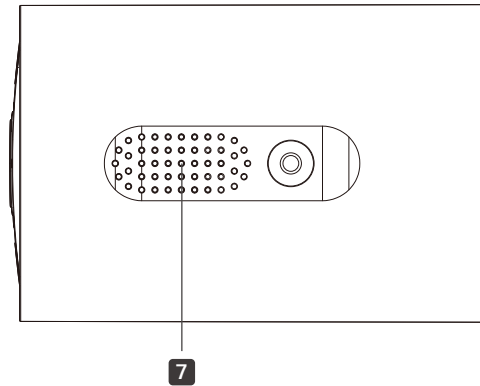

// Appearance

Front

Side

Back

- **1** Spotlights
- **2** Light Sensor
- **3** Motion Sensor
- **4** Microphone
- **5** Lens
- **6** Status LED
- **7** Speaker

- **8** Power Button Press and hold for about 3 seconds to turn on/off the camera.
- **9** microSD Card Slot
- **10** Reset Button Use a pin to press and hold for at least 5 seconds to reset the camera to factory default settings.
- **11** USB Type-C Charging Port

[†]The time of use includes recording and watching live views. 180-day battery life is based on Tapo laboratory tests with 250s of use per day. Actual battery life may vary due to device settings, usage, router specifications, and environmental factors.

[‡]microSD card purchased separately. Actual storage capacity depends on the size of the microSD card used.

[§]Subscribe for cloud storage at <https://www.tapo.com/tapocare/>

[^]Compatible with Alexa and Google Assistant supported displays. User experience is dependent on the connected device's specifications.

*Tapo solar panel purchased separately. Actual experience may vary due to placement angle, weather conditions, and camera usage.

Specifications are subject to change without notice. All brands and product names are trademarks or registered trademarks of their respective holders.

©2024 TP-Link