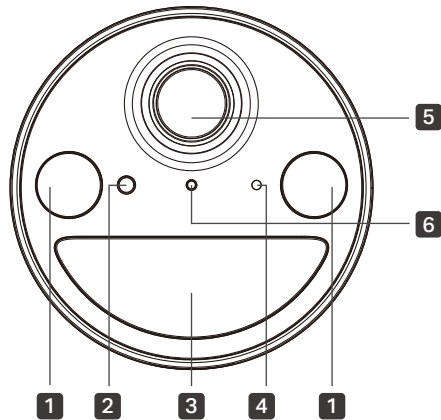

// Appearance

Front