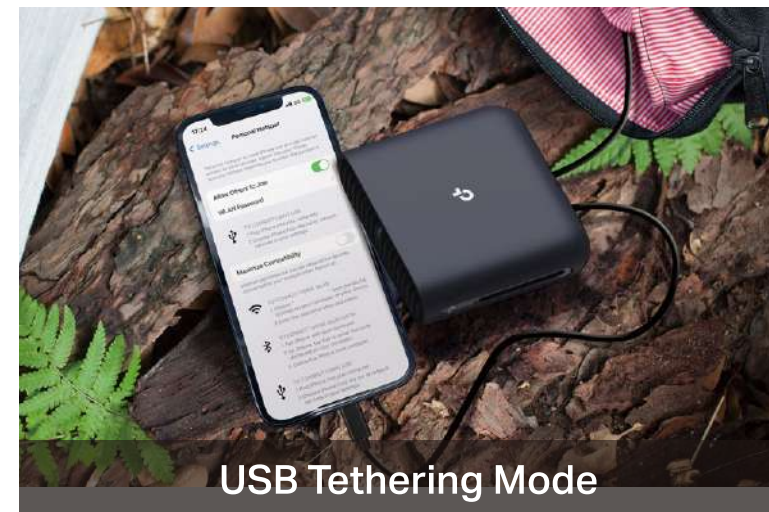

Highlights

Creates a Private Network Wherever You Go

Supporting multiple modes (Router / AP / RE / Hotspot / Client / USB Tethering / 3G/4G USB Modem), TL-WR1502X allows you to create Wi-Fi in various scenarios at home, in hotel rooms, or on the road.

During Travel